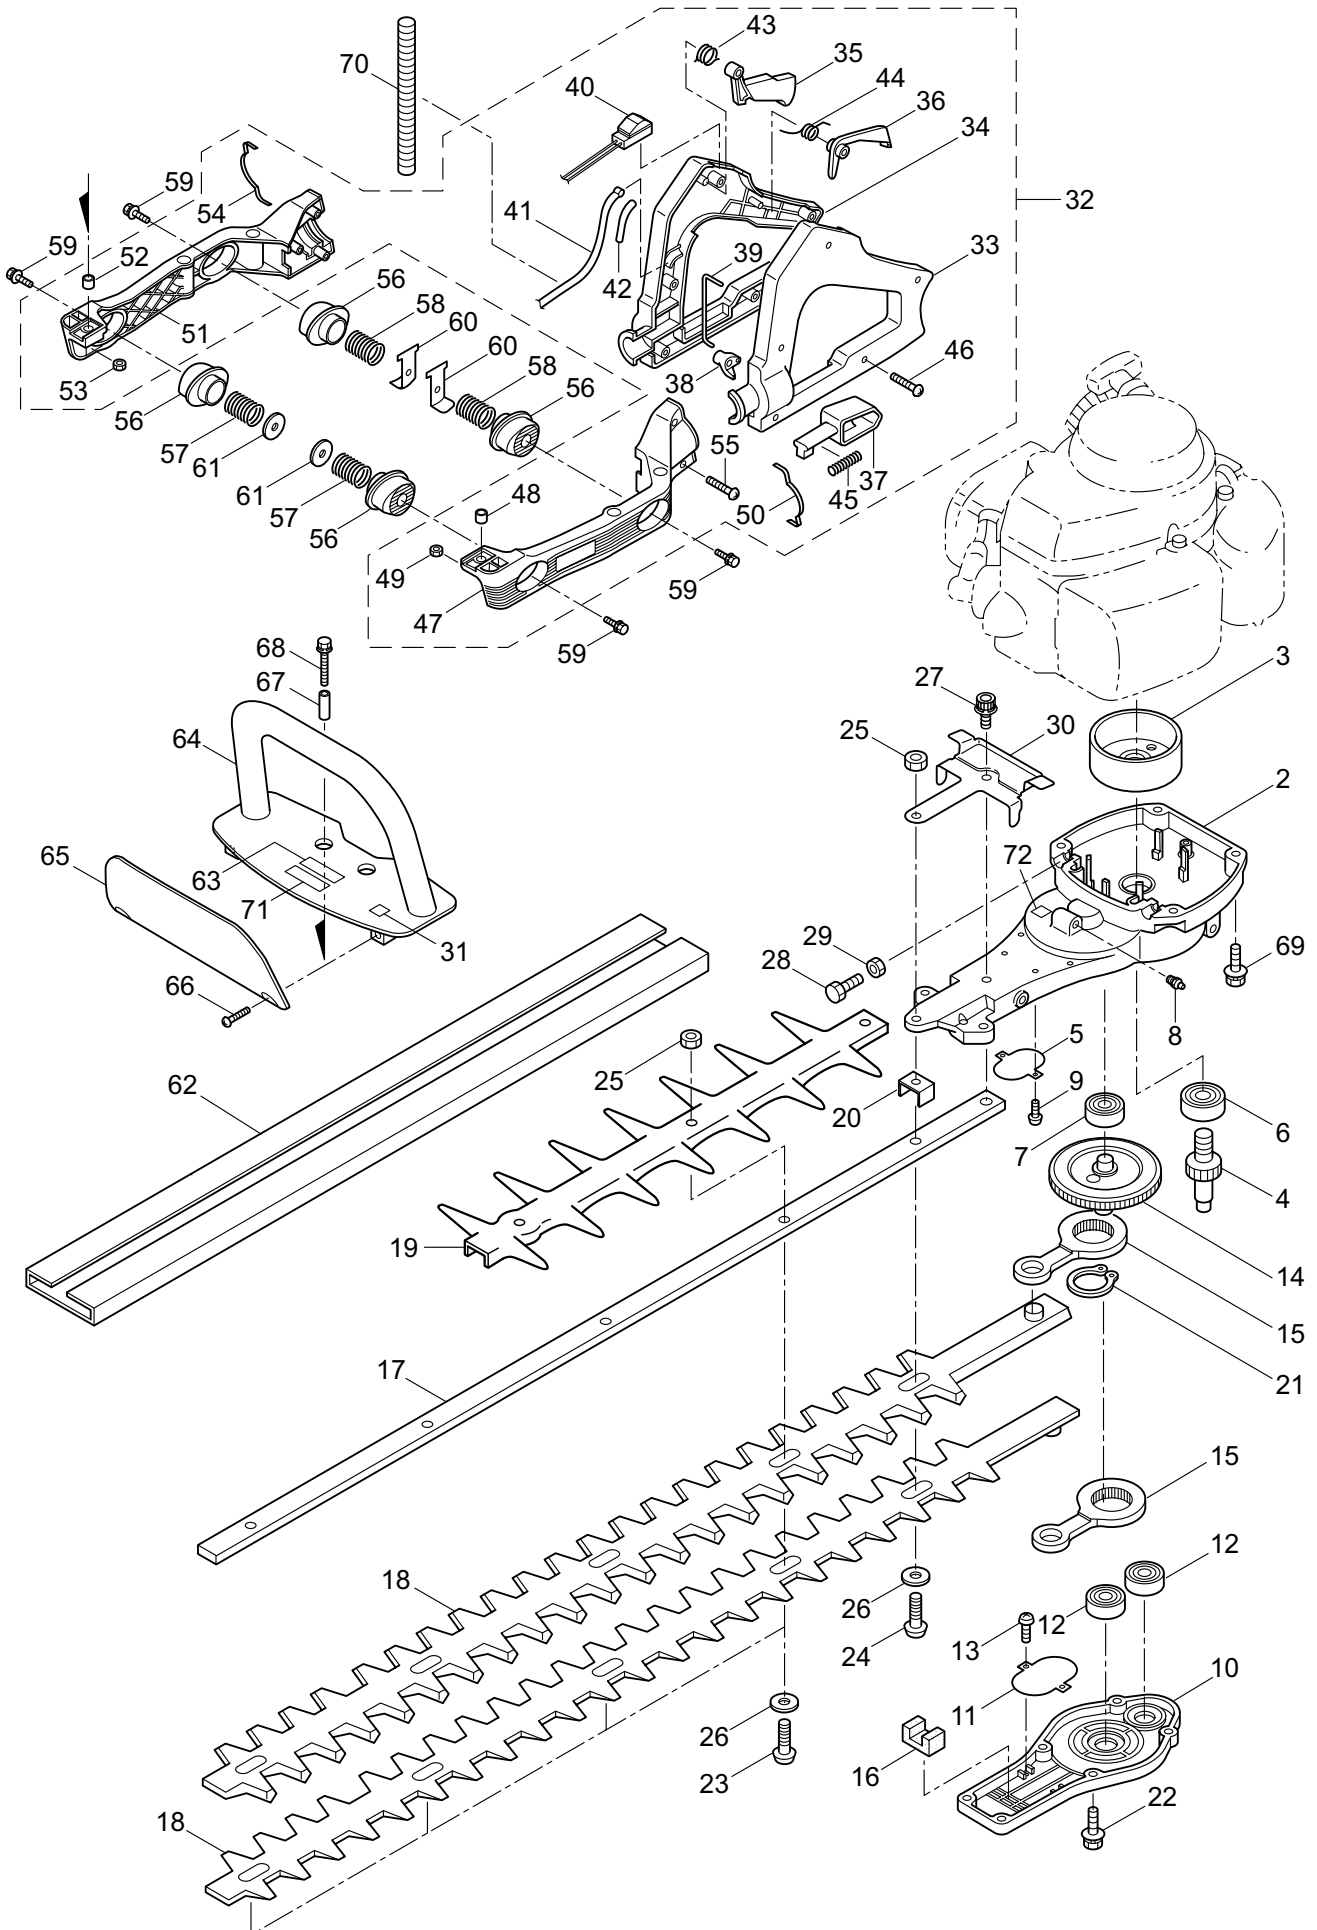

PARTS LIST

HT236DLSV-R-01

CONTENTS

1. MAIN BODY	1 ~ 4
2. ACCESSORIES	5 ~ 6
3. ENGINE	7 ~ 10
4. CARBURETOR, RECOIL STARTER	11 ~ 12

2014. 10.

MARUYAMA

P/N 523490-3

1. HT236DLSV-R-01
MAIN BODY

1. HT236DLSV-R-01
MAIN BODY

Ref. No.	Part No.	Part Name	Q'ty	Remarks
1-46	271276	Screw	5	
1-47	271482	Frame L	1	
1-48	271483	Spacer	1	
1-49	991941	U-Nut	1	M6
1-50	271484	Label, Line	1	
1-51	271485	Frame R	1	
1-52	271483	Spacer	1	
1-53	991941	U-Nut	1	M6
1-54	271484	Label, Line	1	
1-55	271276	Screw	3	
1-56	271455	Damper	4	
1-57	271456	Spring	2	
1-58	271457	Spring	2	
1-59	271458	Screw	4	
1-60	271459	Stopper, Rear	2	
1-61	271460	Washer	2	
1-62	270071	Cover of Blade	1	
1-63	270566	Label	1	
1-64	271476	Front Handle	1	
1-65	271477	Protector	1	
1-66	271478	Screw	2	
1-67	271479	Spacer	2	
1-68	271462	Screw	2	
1-69	271425	Screw	4	
1-70	271221	Tube	1	
1-71	266957	Label	1	
1-72	266960	Label	1	