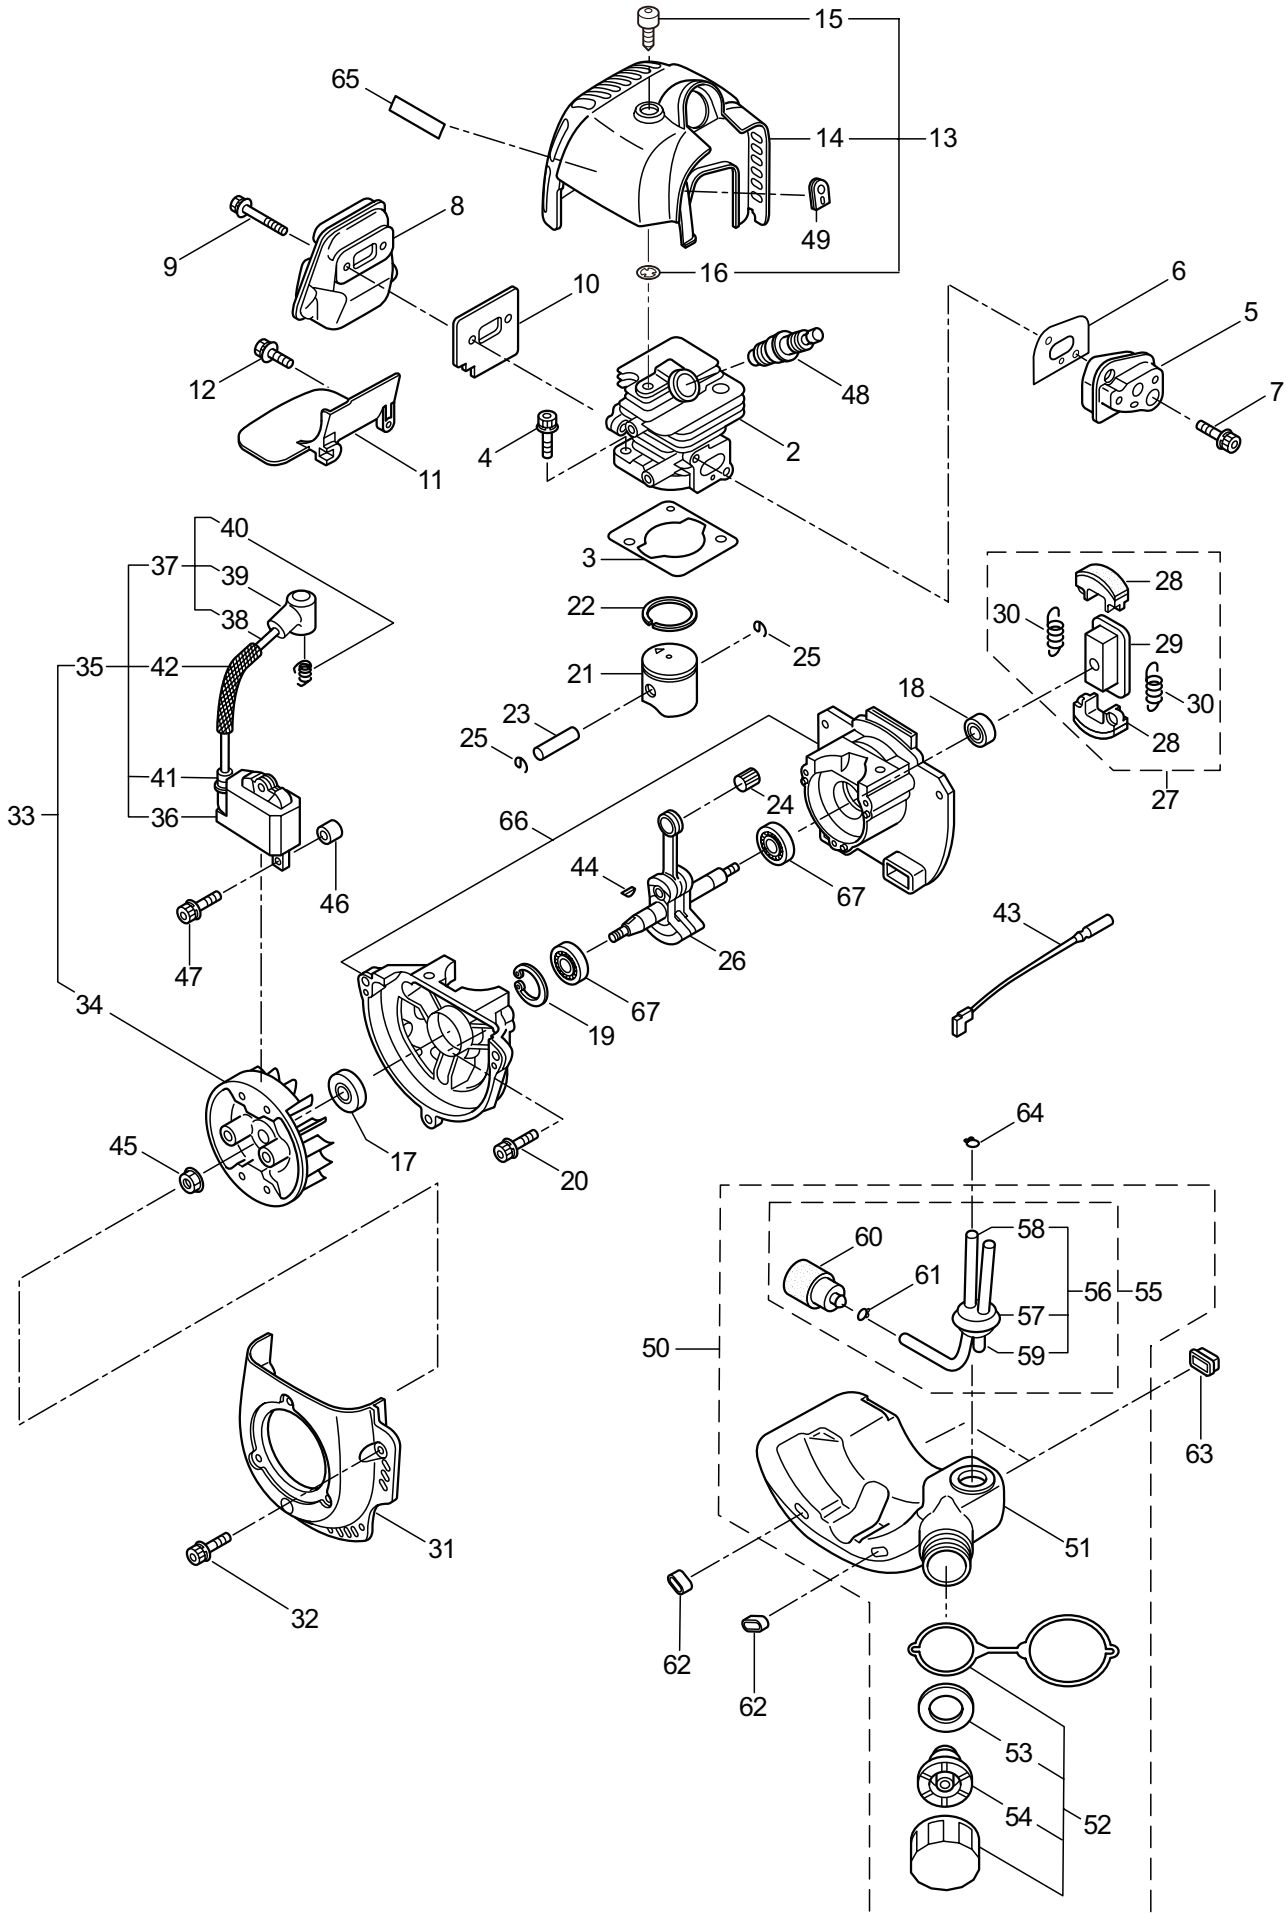

3. HT236DLSV-R-01
ENGINE

Ref. No.	Part No.	Part Name	Q'ty	Remarks
3-1	858486	Engine	1	HE230/09
3-2	283149	Cylinder	1	
3-3	283177	Gasket	1	
3-4	267290	Cap Screw	2	M5x20
3-5	265802	Insulator	1	New gasket required
3-6	267049	Gasket	1	
3-7	265924	Cap Screw	2	M5x25
3-8	283166	Muffler	1	
3-9	264223	Cap Screw	2	M5x40
3-10	283176	Gasket	1	
3-11	283175	Under Cover	1	
3-12	261607	Cap Screw	1	M5x16
3-13	286388	Top Cover Ass'y	1	Incl.14-16
3-14	283161	Top Cover	1	
3-15	286399	Knob	1	M5
3-16	286270	Washer	1	M5
3-17	262712	Oil Seal	1	TC10267
3-18	262713	Oil Seal	1	TC10207
3-19	054676	Snap Ring	1	#26
3-20	261246	Cap Screw	3	M5x25
3-21	283265	Piston	1	
3-22	263789	Piston Ring	1	
3-23	281185	Piston Pin	1	
3-24	261037	Bearing,Needle	1	KBK8x11x11.8x1
3-25	261576	Clip,Piston	2	
3-26	283155	Shaft Comp.	1	
3-27	280404	Clutch Ass'y	1	Incl.28-30
3-28	280568	Clutch Shoe	2	(2)required
3-29	280569	Clutch Boss	1	
3-30	280570	Spring	2	(2)required
3-31	283160	Fan Cover	1	
3-32	261250	Cap Screw	3	M5x20
3-33	283163	Magneto Ass'y	1	Incl.34-42
3-34	283164	Rotor/Fan	1	
3-35	283165	Ignition Coil Ass'y	1	Incl.36-42
3-36	283267	Coil	1	
3-37	283268	Spark Plug Wire Ass'y	1	Incl.38-40
3-38	283269	Spark Plug Wire	1	
3-39	283178	Plug Boot	1	
3-40	272805	Connector	1	
3-41	283271	Cap	1	
3-42	283272	Insulator	1	
3-43	269722	Lead	1	
3-44	261076	Woodruff Key	1	3x10
3-45	261077	Nut,Rotor	1	M6