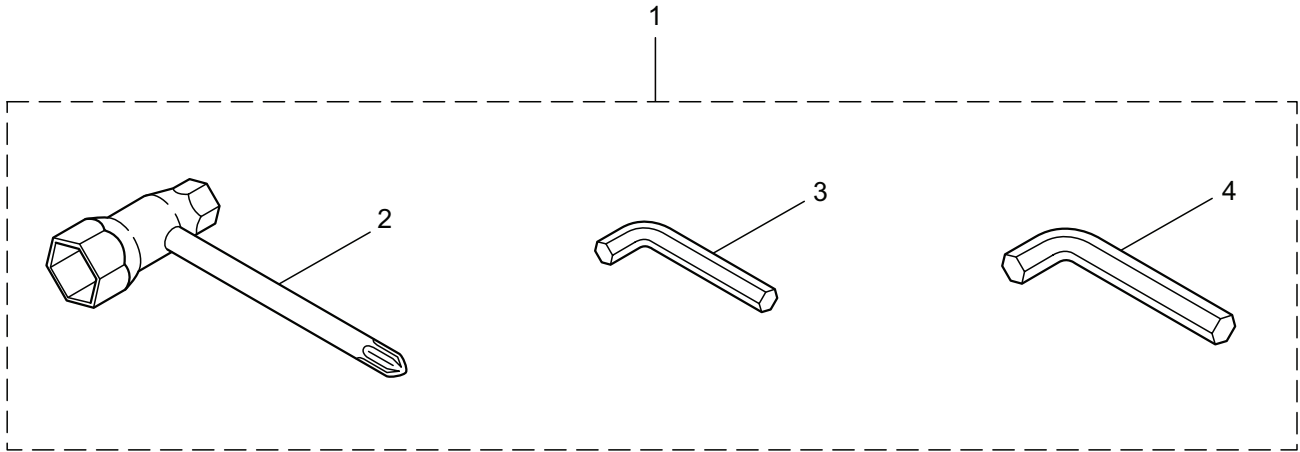

2. HT236DLSV-R-01
ACCESSORIES

Ref. No.	Part No.	Part Name	Q'ty	Remarks
2-1	264606	Tool Set	1	Incl.2-4
2-2	264607	Box Spanner	1	10x19x(+)
2-3	219431	Wrench	1	3mm
2-4	219432	Wrench	1	4mm
2-5	271825	Instruction Manual	1	GB/ES/PT
2-6	271827	Instruction Manual	1	FR/DE/IT
2-7	523490	Parts List	1	HT236DLSV-R-01