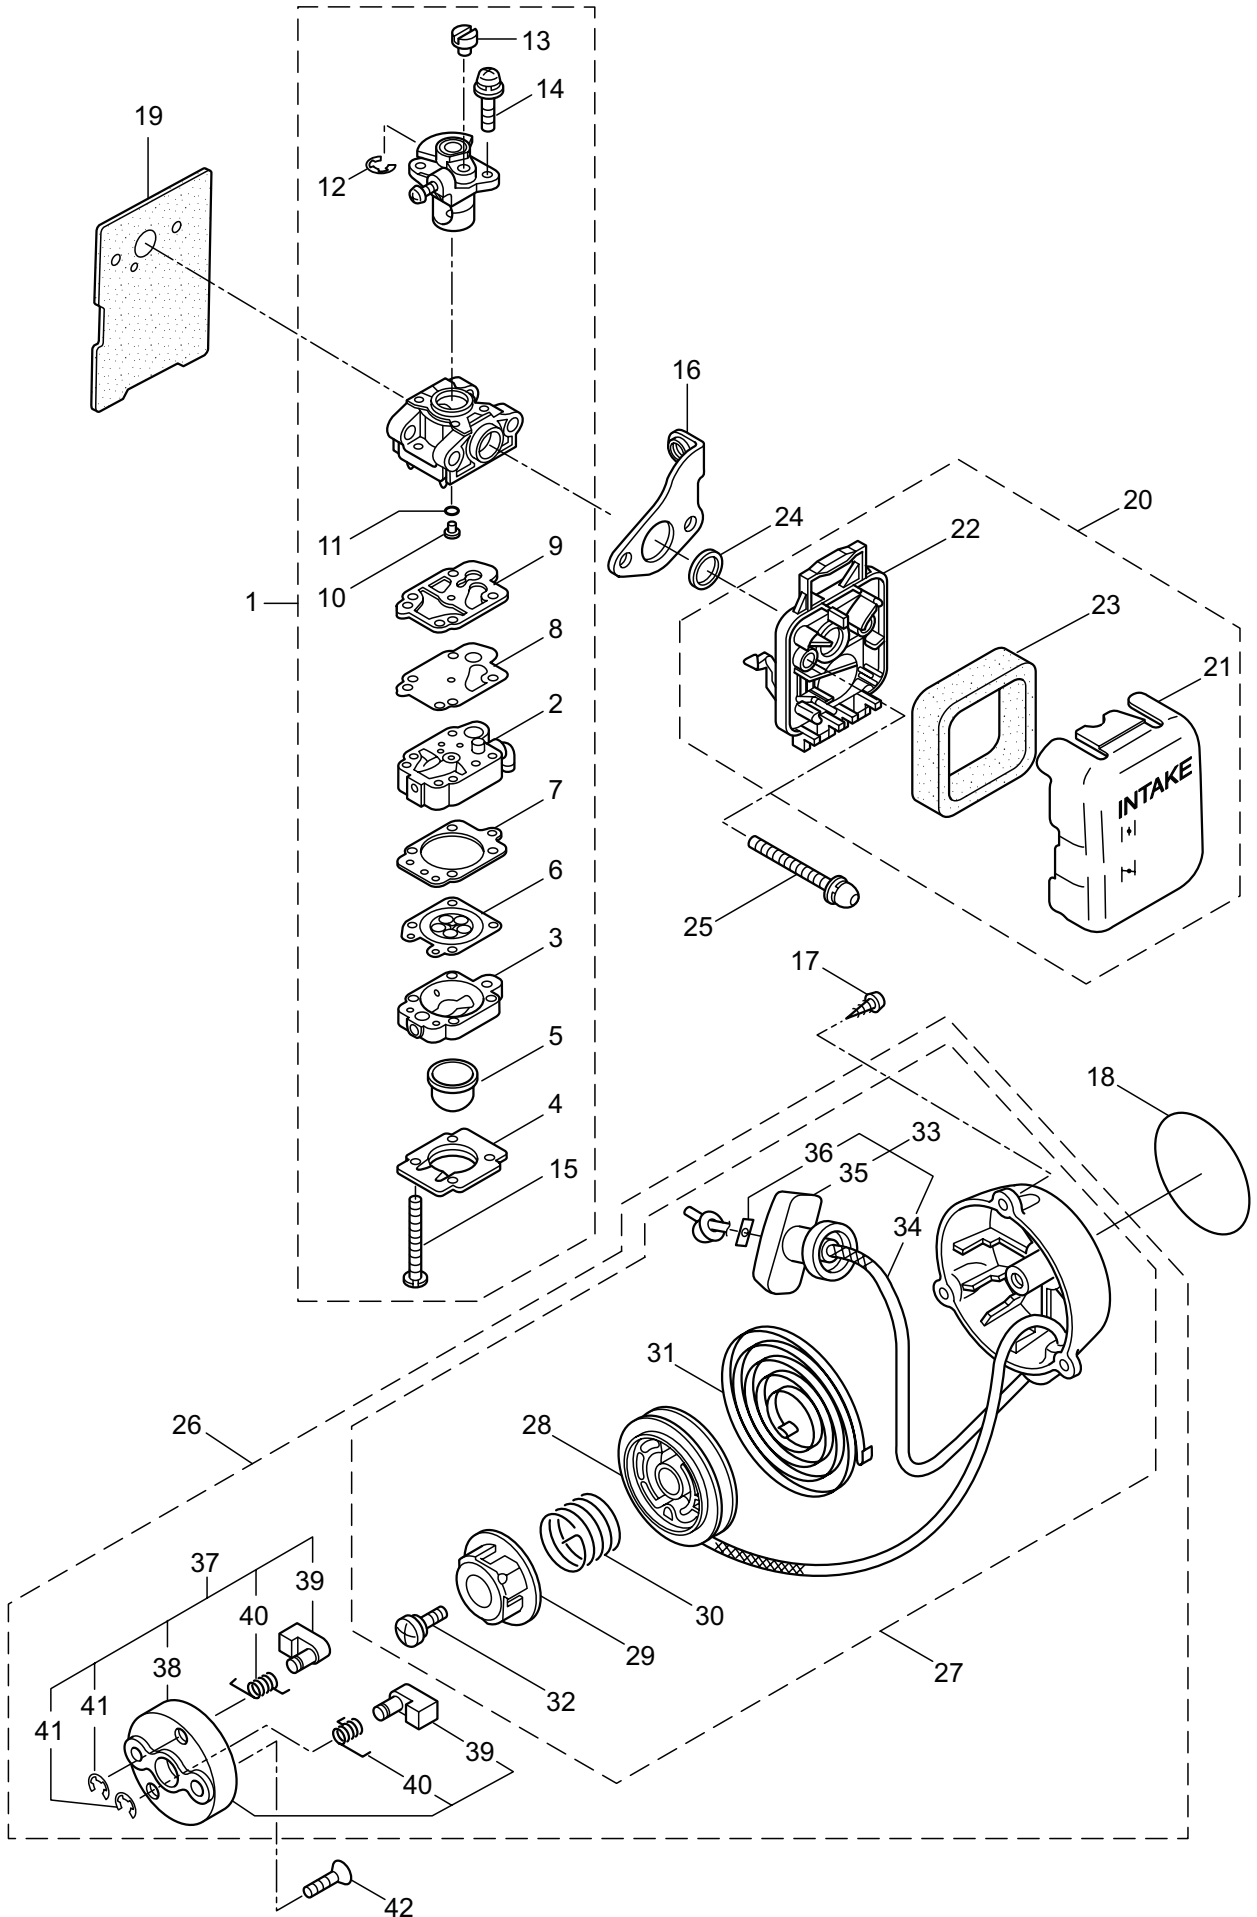

4. HT236DLSV-R-01
CARBURETOR, RECOIL STARTER

Ref. No.	Part No.	Part Name	Q'ty	Remarks
4-1	283436	Carburetor Ass'y	1	Incl.2-15 New gasket required
4-2	268499	Pump Body	1	
4-3	262991	Purge Body	1	
4-4	262992	Cover Plate	1	
4-5	261874	Primer Bulb	1	
4-6	283905	Diaphragm, Meterring	1	
4-7	262993	Gasket	1	
4-8	262994	Diaphragm,Fuel Pump	1	
4-9	282576	Gasket	1	
4-10	289621	Main Jet	1	
4-11	261871	O-Ring	1	
4-12	261876	E-Ring	1	
4-13	261658	Swivel	1	
4-14	264682	Screw	2	
4-15	262996	Screw	4	
4-16	268535	Stay	1	
4-17	280144	Tapping Screw	3	
4-18	285095	Label	1	HT236DLSV-R
4-19	283181	Gasket	1	
4-20	264708	Cleaner Ass'y	1	Incl.21-23
4-21	264709	Cover	1	
4-22	264693	Housing	1	
4-23	264695	Filter	1	
4-24	268963	Gasket	1	19.4x14.8xt3.5
4-25	269834	Screw	2	
4-26	283171	Recoil Starter Ass'y	1	Incl.27-41
4-27	283172	Starter Ass'y	1	Incl.28-36
4-28	286363	Reel	1	
4-29	286364	Cam Plate	1	
4-30	283290	Spring	1	
4-31	280931	Spiral Spring	1	
4-32	267213	Screw	1	
4-33	283291	Rope Ass'y	1	Incl.34-36
4-34	283292	Starter Rope	1	
4-35	261725	Starter Grip	1	
4-36	283293	Rope Stopper	1	
4-37	283173	Starter Pulley Ass'y	1	Incl.38-41
4-38	283294	Starter Pulley	1	
4-39	280936	Ratchet	2	
4-40	283295	Spring	2	
4-41	020299	E-Ring	2	#4
4-42	264535	Screw	2	M6x20