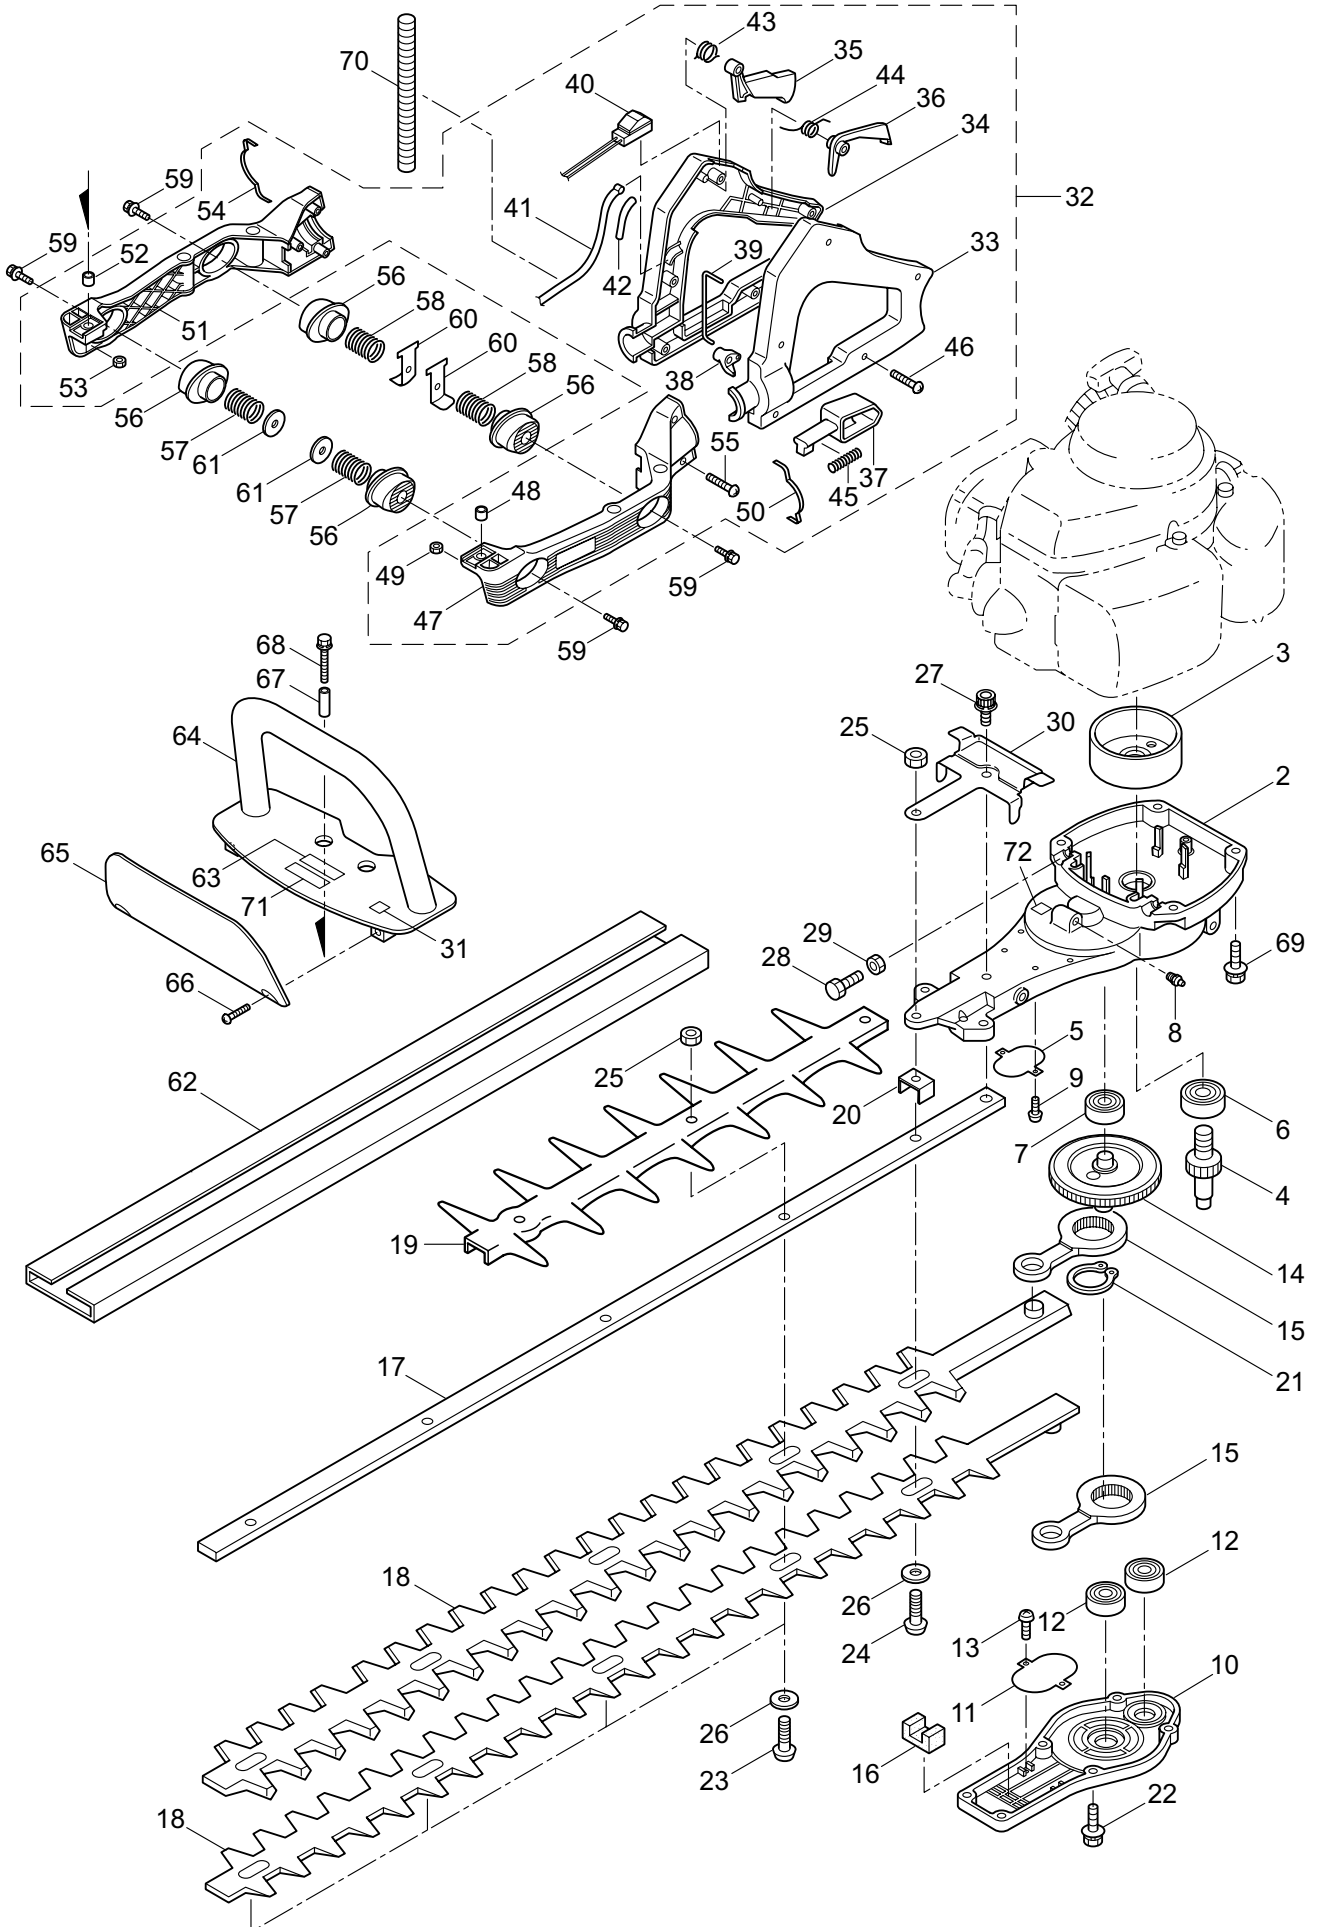

PARTS LIST

HT236DLSV-R-01

CONTENTS

1. MAIN BODY	1 ~ 4
2. ACCESSORIES	5 ~ 6
3. ENGINE	7 ~ 10
4. CARBURETOR, RECOIL STARTER	11 ~ 12

2014. 10.

MARUYAMA

P/N 523490-3

1. HT236DLSV-R-01
MAIN BODY

1. HT236DLSV-R-01
MAIN BODY

Ref. No.	Part No.	Part Name	Q'ty	Remarks
1-46	271276	Screw	5	
1-47	271482	Frame L	1	
1-48	271483	Spacer	1	
1-49	991941	U-Nut	1	M6
1-50	271484	Label, Line	1	
1-51	271485	Frame R	1	
1-52	271483	Spacer	1	
1-53	991941	U-Nut	1	M6
1-54	271484	Label, Line	1	
1-55	271276	Screw	3	
1-56	271455	Damper	4	
1-57	271456	Spring	2	
1-58	271457	Spring	2	
1-59	271458	Screw	4	
1-60	271459	Stopper, Rear	2	
1-61	271460	Washer	2	
1-62	270071	Cover of Blade	1	
1-63	270566	Label	1	
1-64	271476	Front Handle	1	
1-65	271477	Protector	1	
1-66	271478	Screw	2	
1-67	271479	Spacer	2	
1-68	271462	Screw	2	
1-69	271425	Screw	4	
1-70	271221	Tube	1	
1-71	266957	Label	1	
1-72	266960	Label	1	