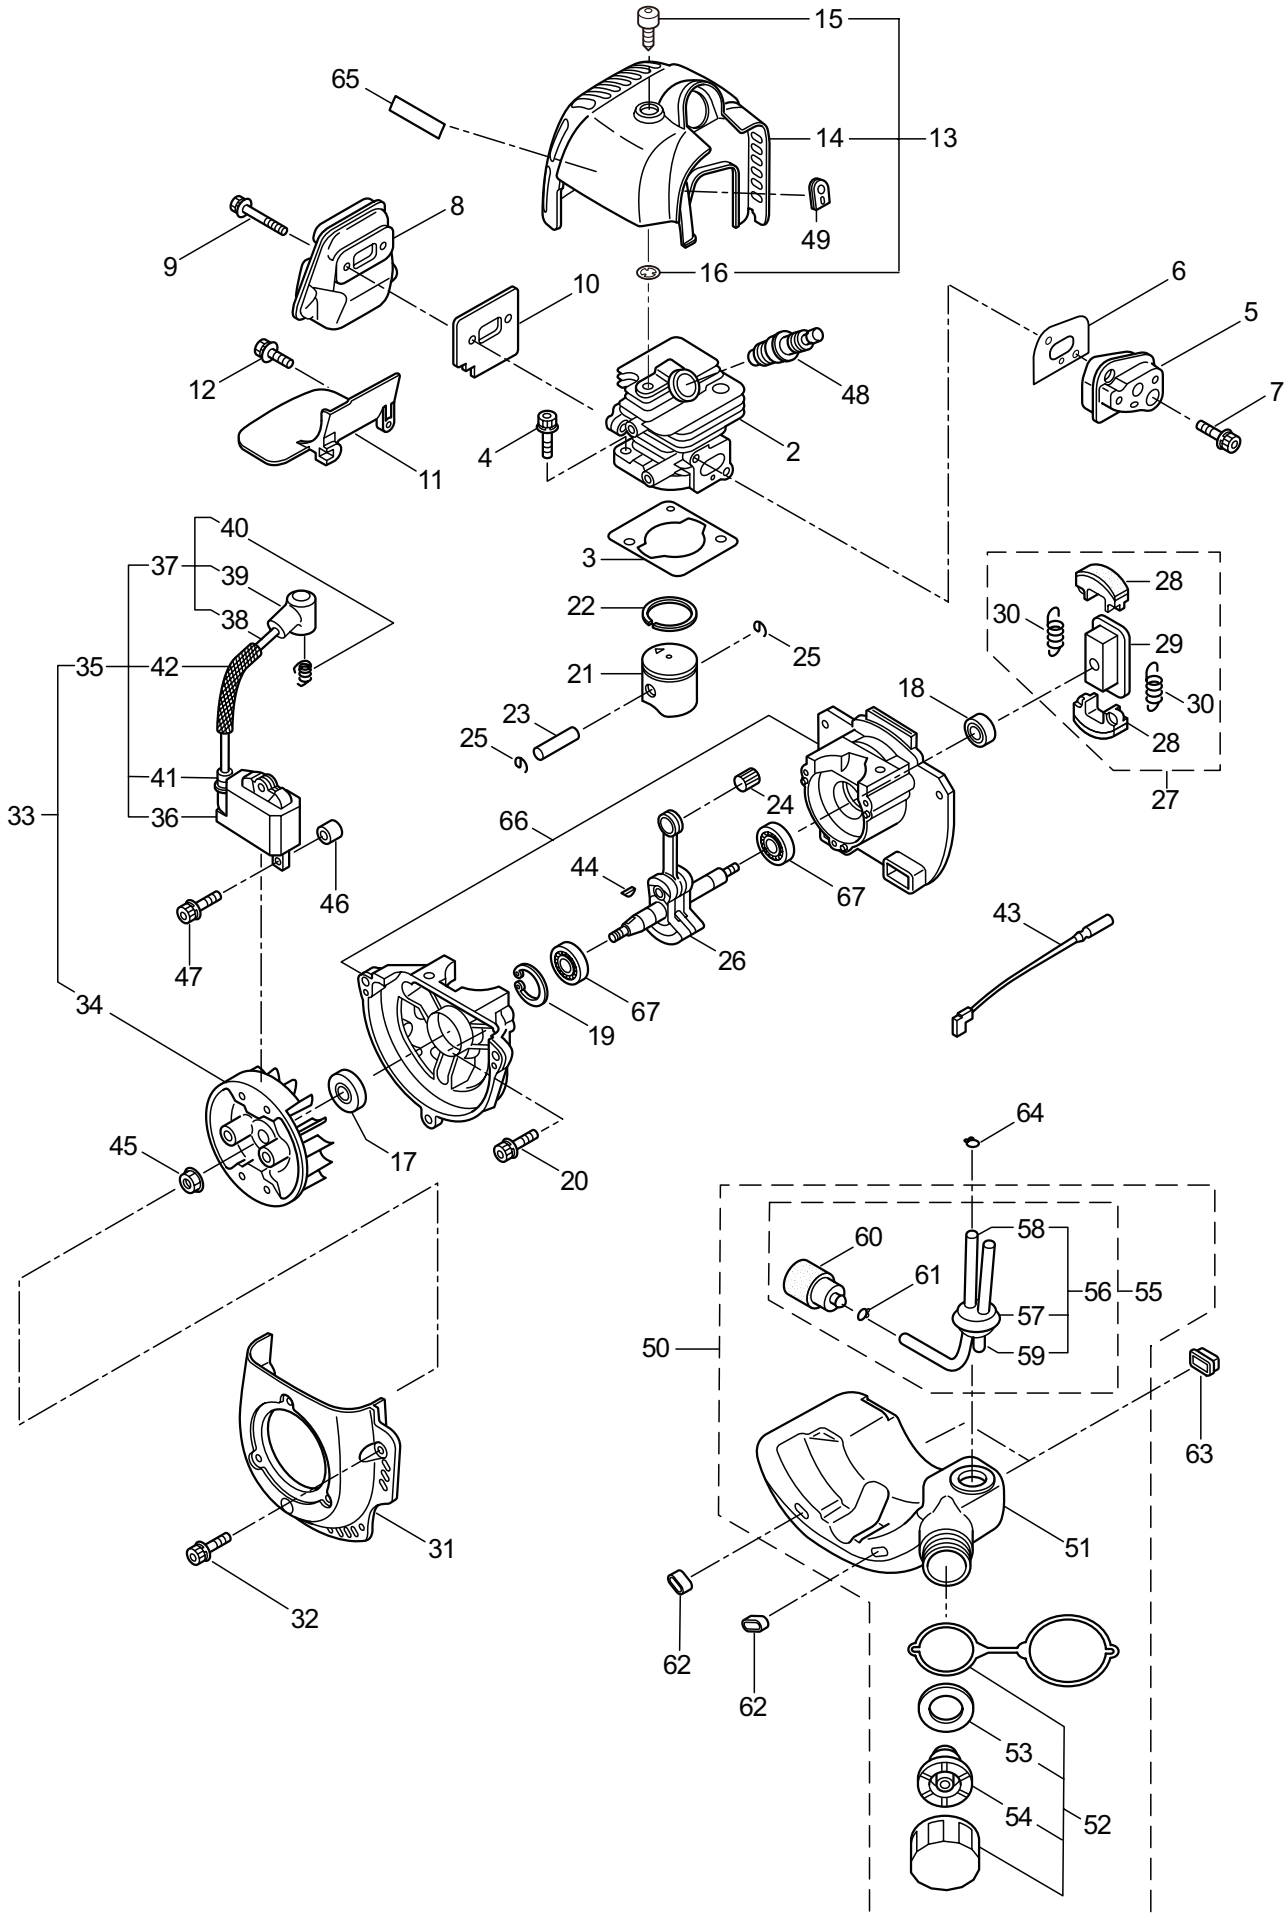

3. HT236DLSV-R-01
ENGINE

Ref. No.	Part No.	Part Name	Q'ty	Remarks
3-46	280381	Spacer	2	
3-47	281211	Cap Screw	2	M4x20
3-48	262483	Spark Plug	1	NGK BP6Y
3-49	283140	Grommet	1	
3-50	283437	Fuel Tank Ass'y	1	Incl.51-61
3-51	283162	Fuel Tank	1	
3-52	283438	Tank Cap Ass'y	1	Incl.53,54
3-53	283727	Gasket	1	
3-54	283764	Breather Ass'y	1	
3-55	265752	Fuel Pipe Pick-up Ass'y	1	Incl.56-61
3-56	264031	Fuel Pipe Ass'y	1	Incl.57-59
3-57	261115	Grommet	1	
3-58	261690	Fuel Pipe	1	160L
3-59	263038	Return Pipe	1	3x6x85L
3-60	264653	Filter Ass'y	1	
3-61	261117	Clip	1	
3-62	264318	Pad	2	
3-63	261118	Pad	2	
3-64	261117	Clip	1	
3-65	266959	Label	1	Caution
3-66	283150	Crankcase	1	
3-67	261181	Bearing	2	#6000C3