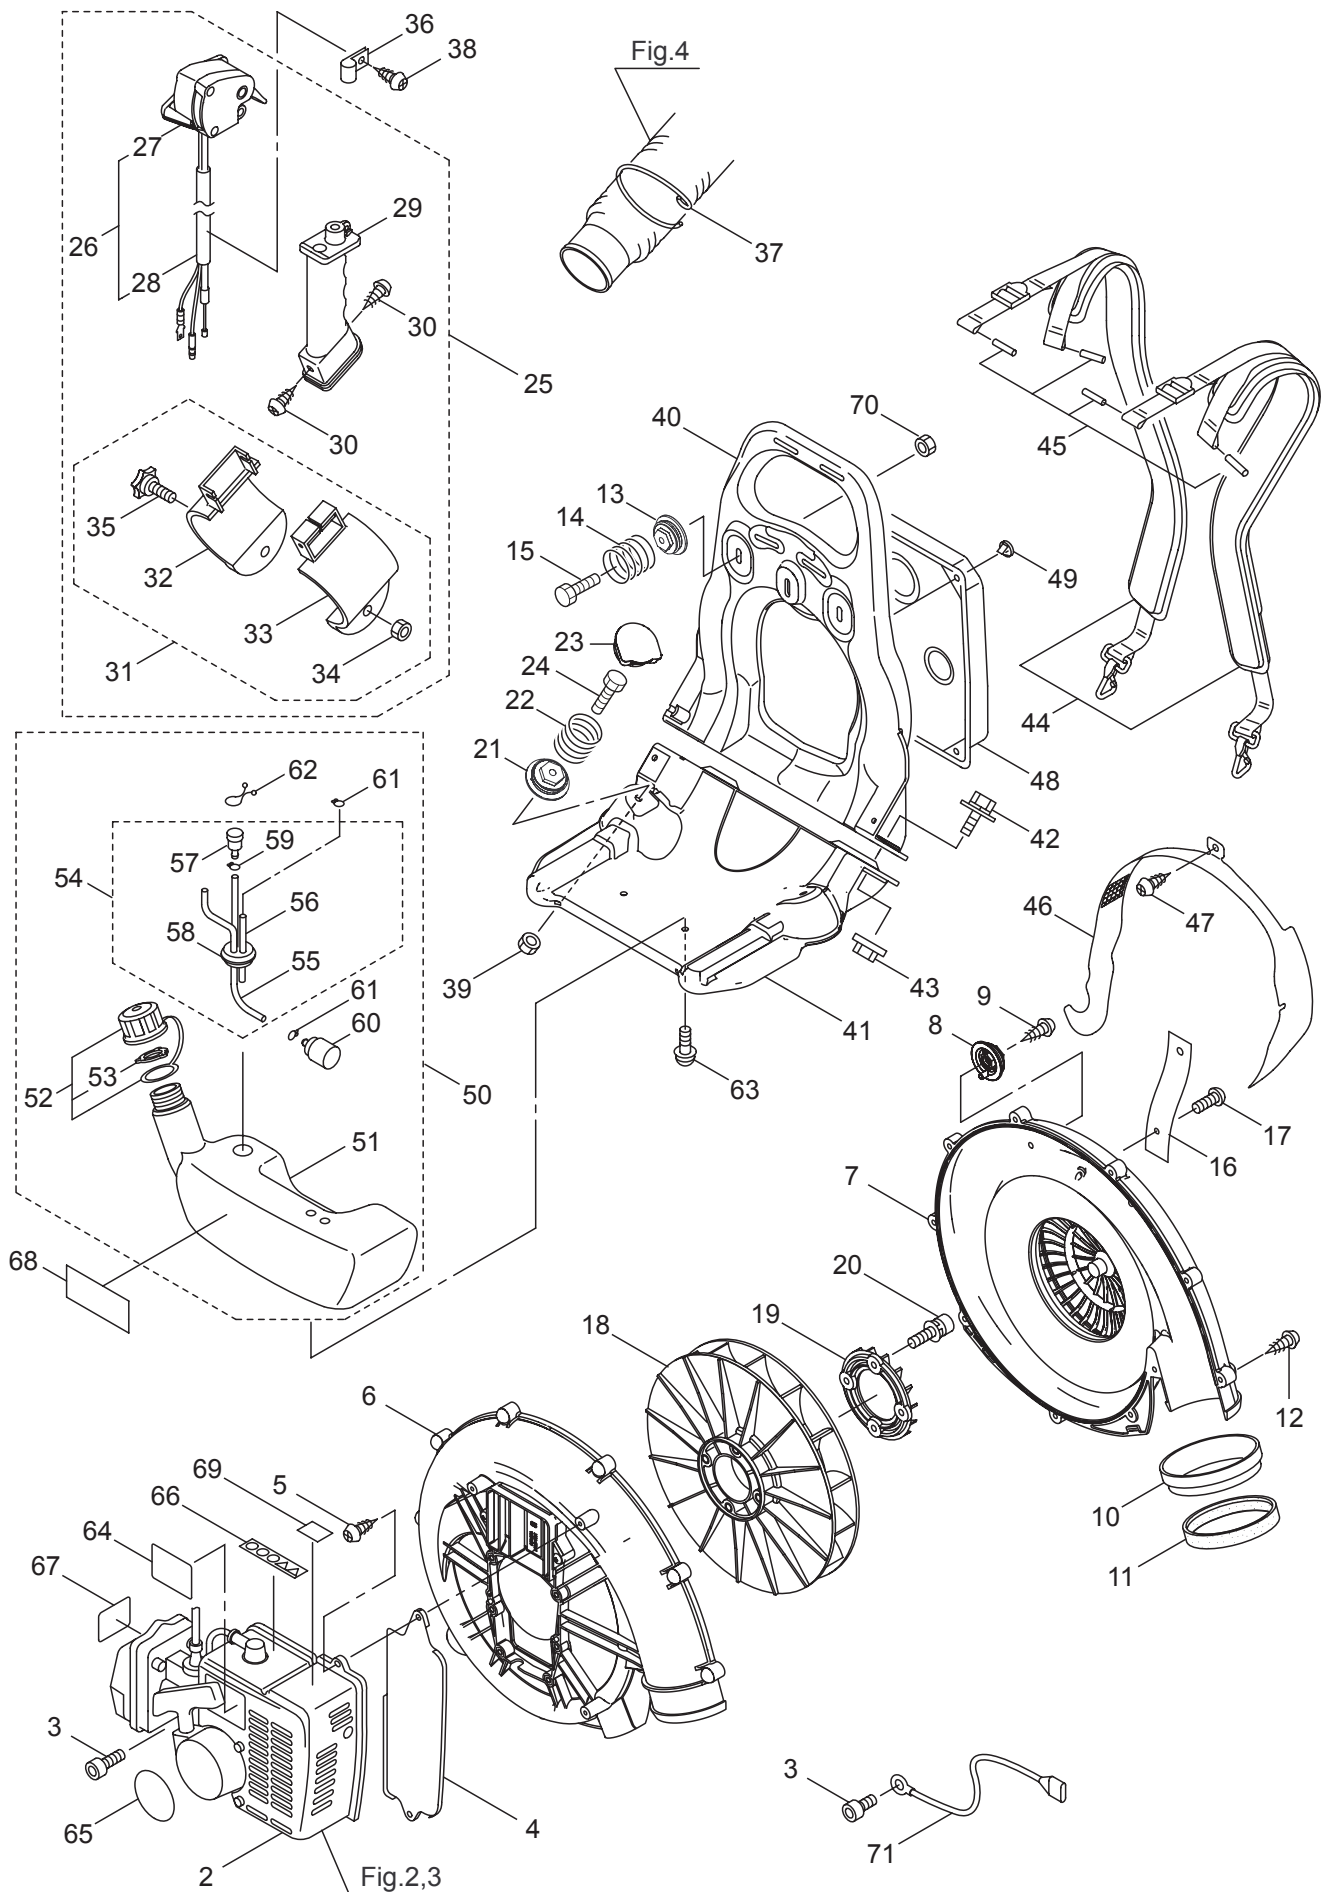

1. BL85
FRAME & BLOWER

Ref. No.	Part No.	Part Name	Q'ty	Remarks
1-46	131374	Sheet	1	
1-47	127786	Screw	1	M5x12
1-48	130221	Cushion Pad	1	
1-49	100749	Fastener	4	#7
1-50	131498	Fuel Tank Ass'y	1	Incl.51-62
1-51	131493	Fuel Tank	1	
1-52	289046	Tank Cap Ass'y	1	Incl.53
1-53	287058	Gasket	1	
1-54	131292	Fuel Tube Ass'y	1	Incl.55-59
1-55	131291	Pipe	1	
1-56	131290	Over Flow Pipe	1	
1-57	261590	Breather	1	
1-58	268065	Grommet	1	
1-59	261117	Clip	2	
1-60	267328	Fuel Filter Ass'y	1	
1-61	261117	Clip	1	
1-62	131328	Clamp	1	
1-63	125561	Screw	2	M5x14
1-64	131518	Label	1	BL85
1-65	130600	Label	1	
1-66	266959	Label	1	Caution
1-67	125747	Label	1	
1-68	121132	Label	1	Caution
1-69	285188	Label	1	
1-70	127228	Nut	2	M6
1-71	108634	Ground Wire	1	AVS0.5Bx120