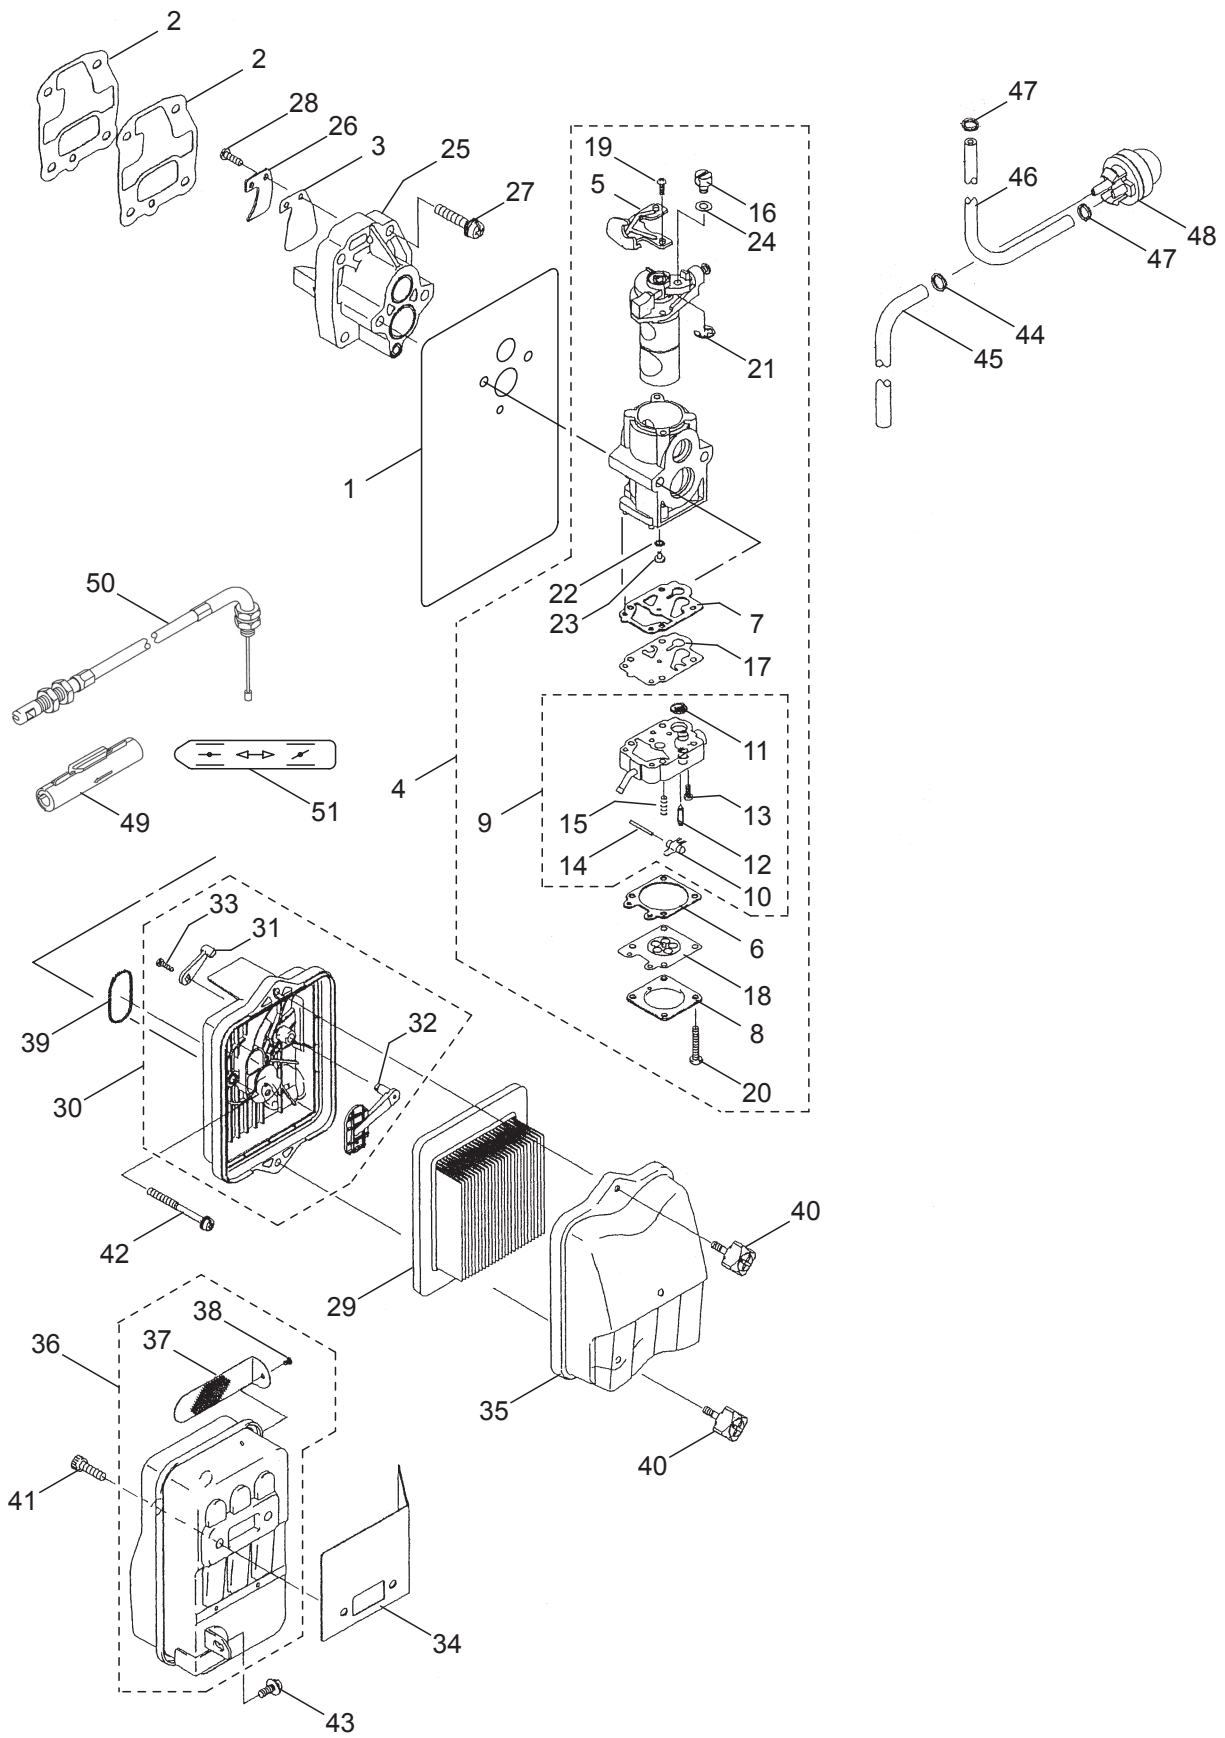

3. BL85 ENGINE CARBURETOR, MUFFLER

Ref. No.	Part No.	Part Name	Q'ty	Remarks
3-46	649368	Tube	1	2.3x5x93
3-47	649365	Clamp	2	
3-48	649363	Priming Pump	1	
3-49	212250	Joint Case	1	
3-50	649337	Throttle Cable	1	
3-51	598438	Label	1