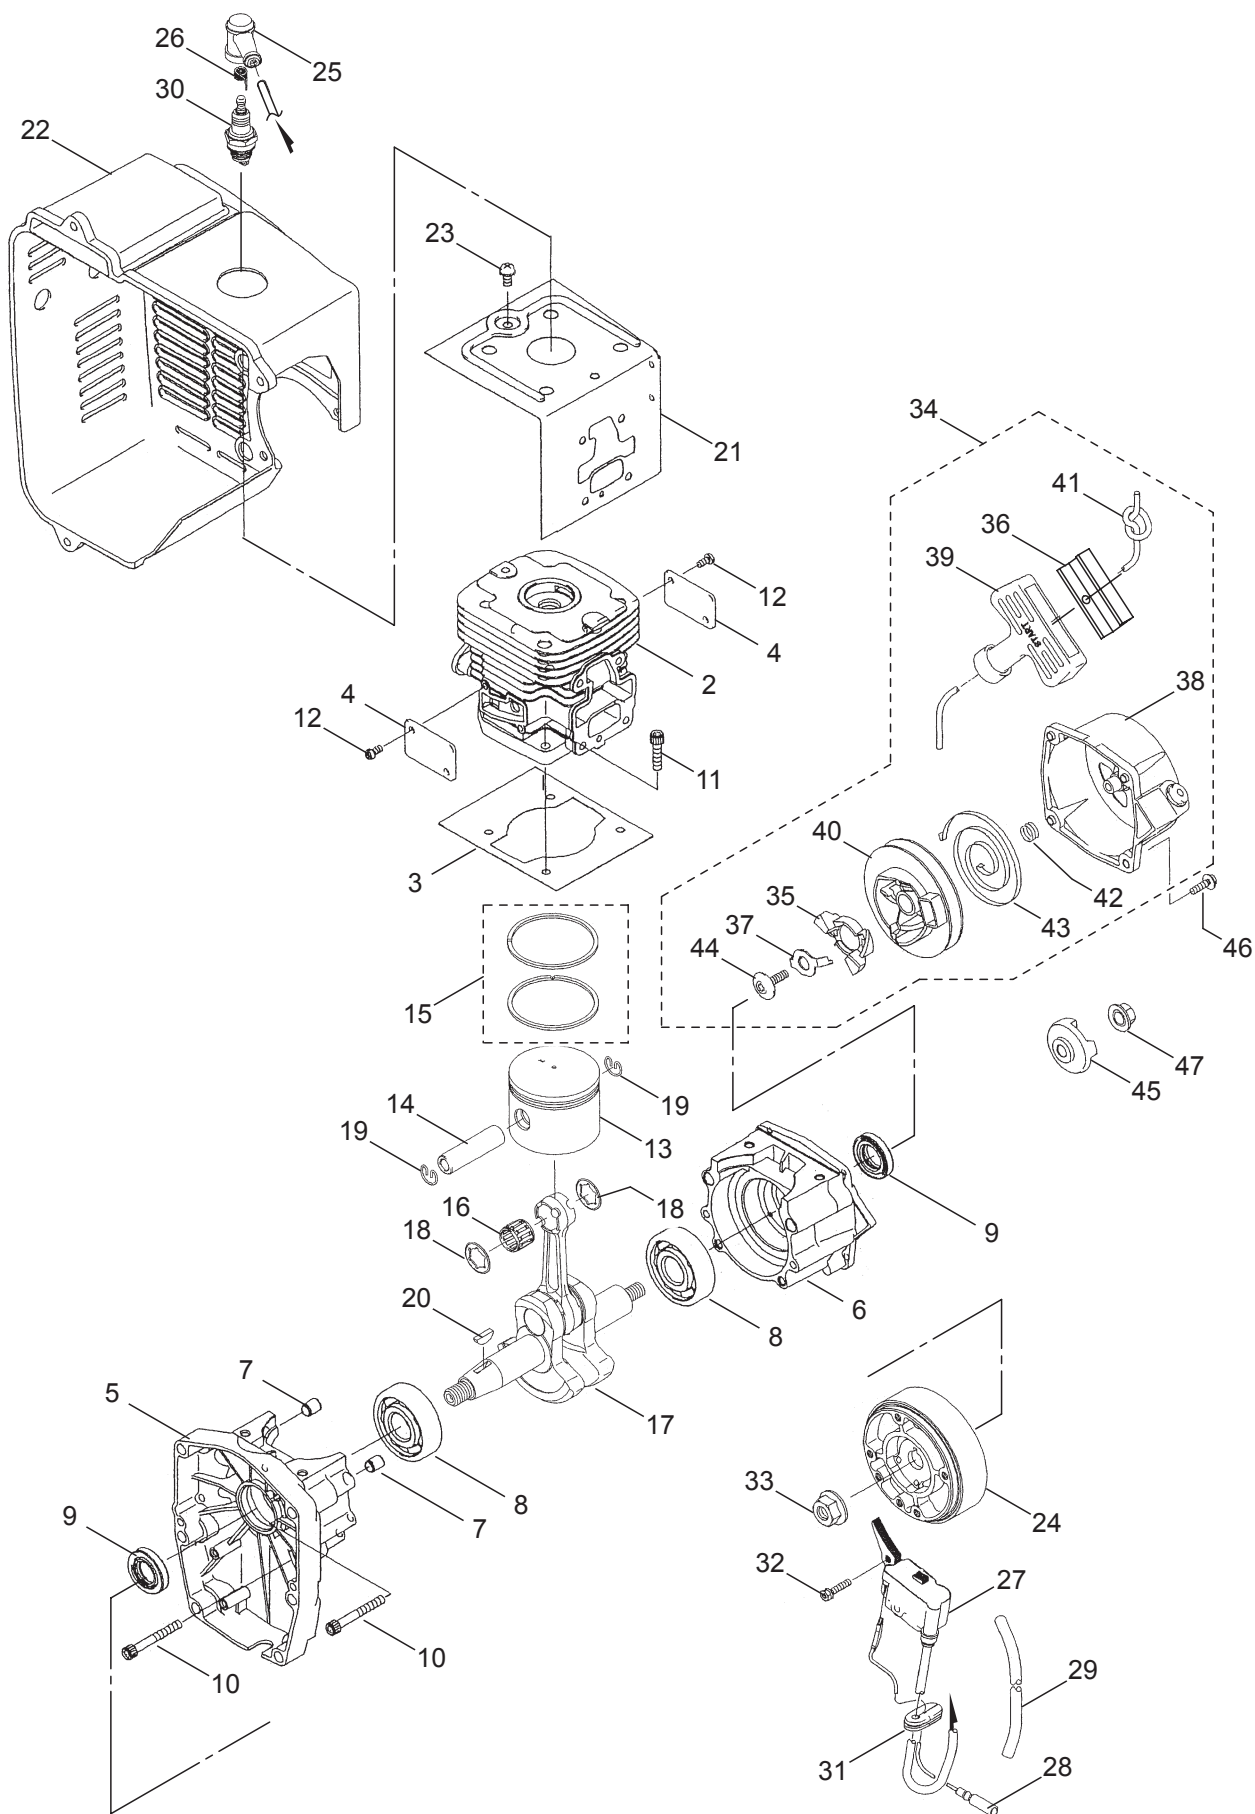

2. BL85 ENGINE CYLINDER, CRANKCASE

Ref. No.	Part No.	Part Name	Q'ty	Remarks
2-1	128907	Engine	1	TK065D-CG22
2-2	649312	Cylinder	1	
2-3	649313	Gasket	1	
2-4	649314	Plate	2	
2-5	414427	Crankcase	1	
2-6	414428	Crankcase	1	
2-7	573908	Pin	2	
2-8	649317	Ball Bearing	2	6303C3
2-9	414429	Oil Seal	2	17x30x7
2-10	414431	Bolt-Socket	4	5x40
2-11	414430	Bolt-Socket	4	5x20
2-12	410897	Screw	4	4x8
2-13	649321	Piston	1	
2-14	649322	Piston Pin	1	
2-15	649323	Piston Ring Set	1	
2-16	649325	Bearing	1	
2-17	414432	Crankshaft Ass'y	1	
2-18	414433	Spacer	2	11.2x18.5x0.9
2-19	943307	Snap Ring	2	
2-20	071695	Woodruff Key	1	
2-21	649329	Shroud	1	
2-22	400923	Shroud	1	
2-23	414435	Screw	1	5x10
2-24	414436	Flywheel	1	
2-25	591532	Spark Plug Cap	1	
2-26	591533	Terminal	1	
2-27	649331	Ignition Coil Ass'y	1	
2-28	649332	Lead Wire	1	
2-29	998411	Tube	1	6x7.4x300L
2-30	649333	Spark Plug	1	BPMR7A
2-31	649334	Grommet	1	
2-32	649335	Bolt	2	4x20
2-33	649336	Nut	1	M10
2-34	400921	Recoil Starter	1	Incl.35-44
2-35	649370	Pawl	1	
2-36	400919	Plate	1	
2-37	649371	Retainer	1	
2-38	649372	Case	1	
2-39	400920	Grip	1	
2-40	649376	Reel	1	
2-41	649377	Rope	1	3.5x1000
2-42	649378	Spring	1	
2-43	400922	Spring	1	
2-44	649380	Screw	1	
2-45	649374	Starting Pulley	1