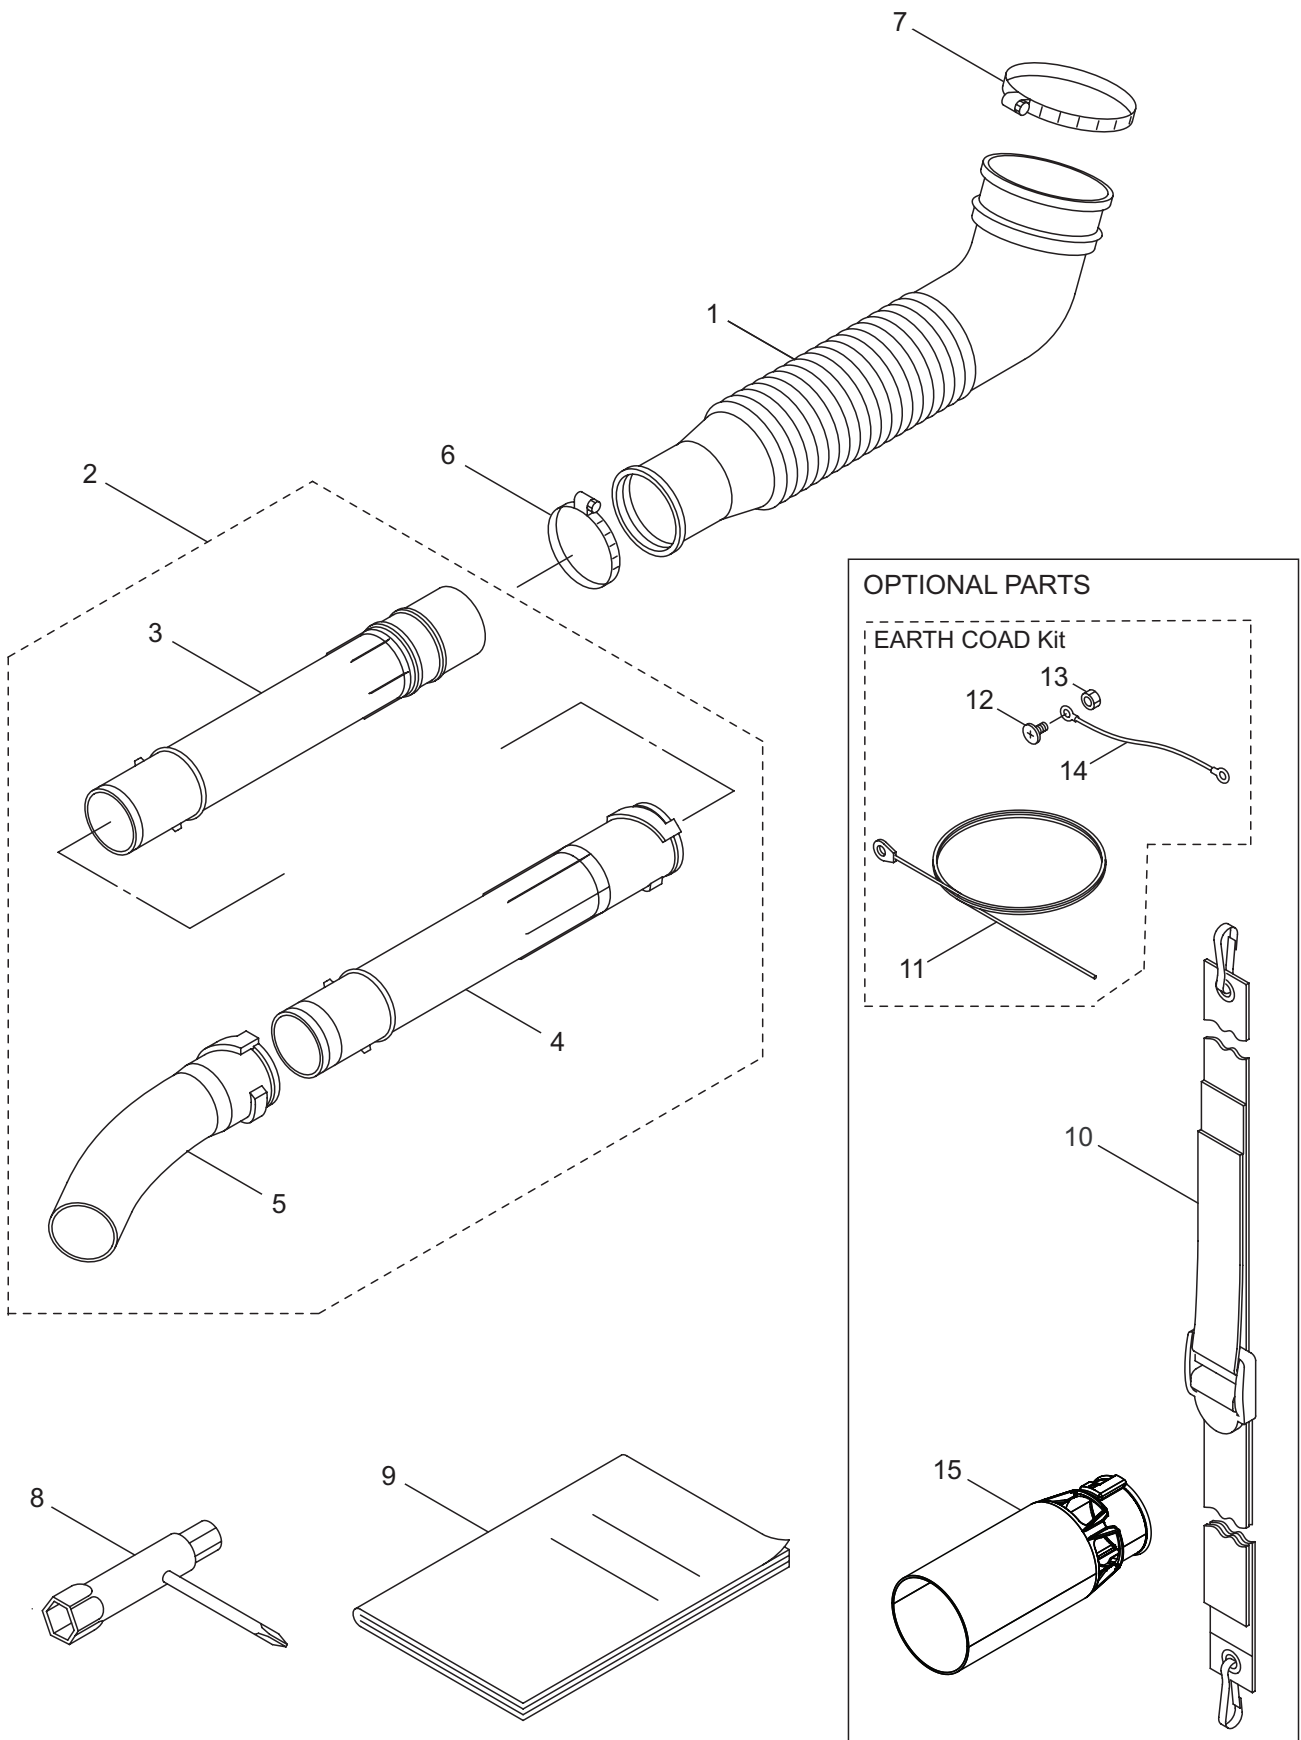

4. BL85
ACCESSORIES, OPTIONAL PARTS

Ref. No.	Part No.	Part Name	Q'ty	Remarks
4-1	130170	Flexible Pipe	1	
4-2	131519	Pipe Ass'y	1	Incl.3-5
4-3	122395	Swivel Pipe	1	
4-4	122400	Straight Pipe	1	370L
4-5	131520	Bent Pipe	1	
4-6	130207	Clamp Ass'y	1	#85
4-7	130208	Clamp Ass'y	1	#105
4-8	127099	Box Spanner	1	
4-9	131322	Instruction Manual	1	BL55
4-10	125439	Hip Belt Ass'y	1	
4-11	130785	Earth Code	1	
4-12	119417	Screw	1	
4-13	081241	Nut	1	M6
4-14	127531	Earth Code	1	
4-15	131870	Tornado Tip, Blower Nozzle	1