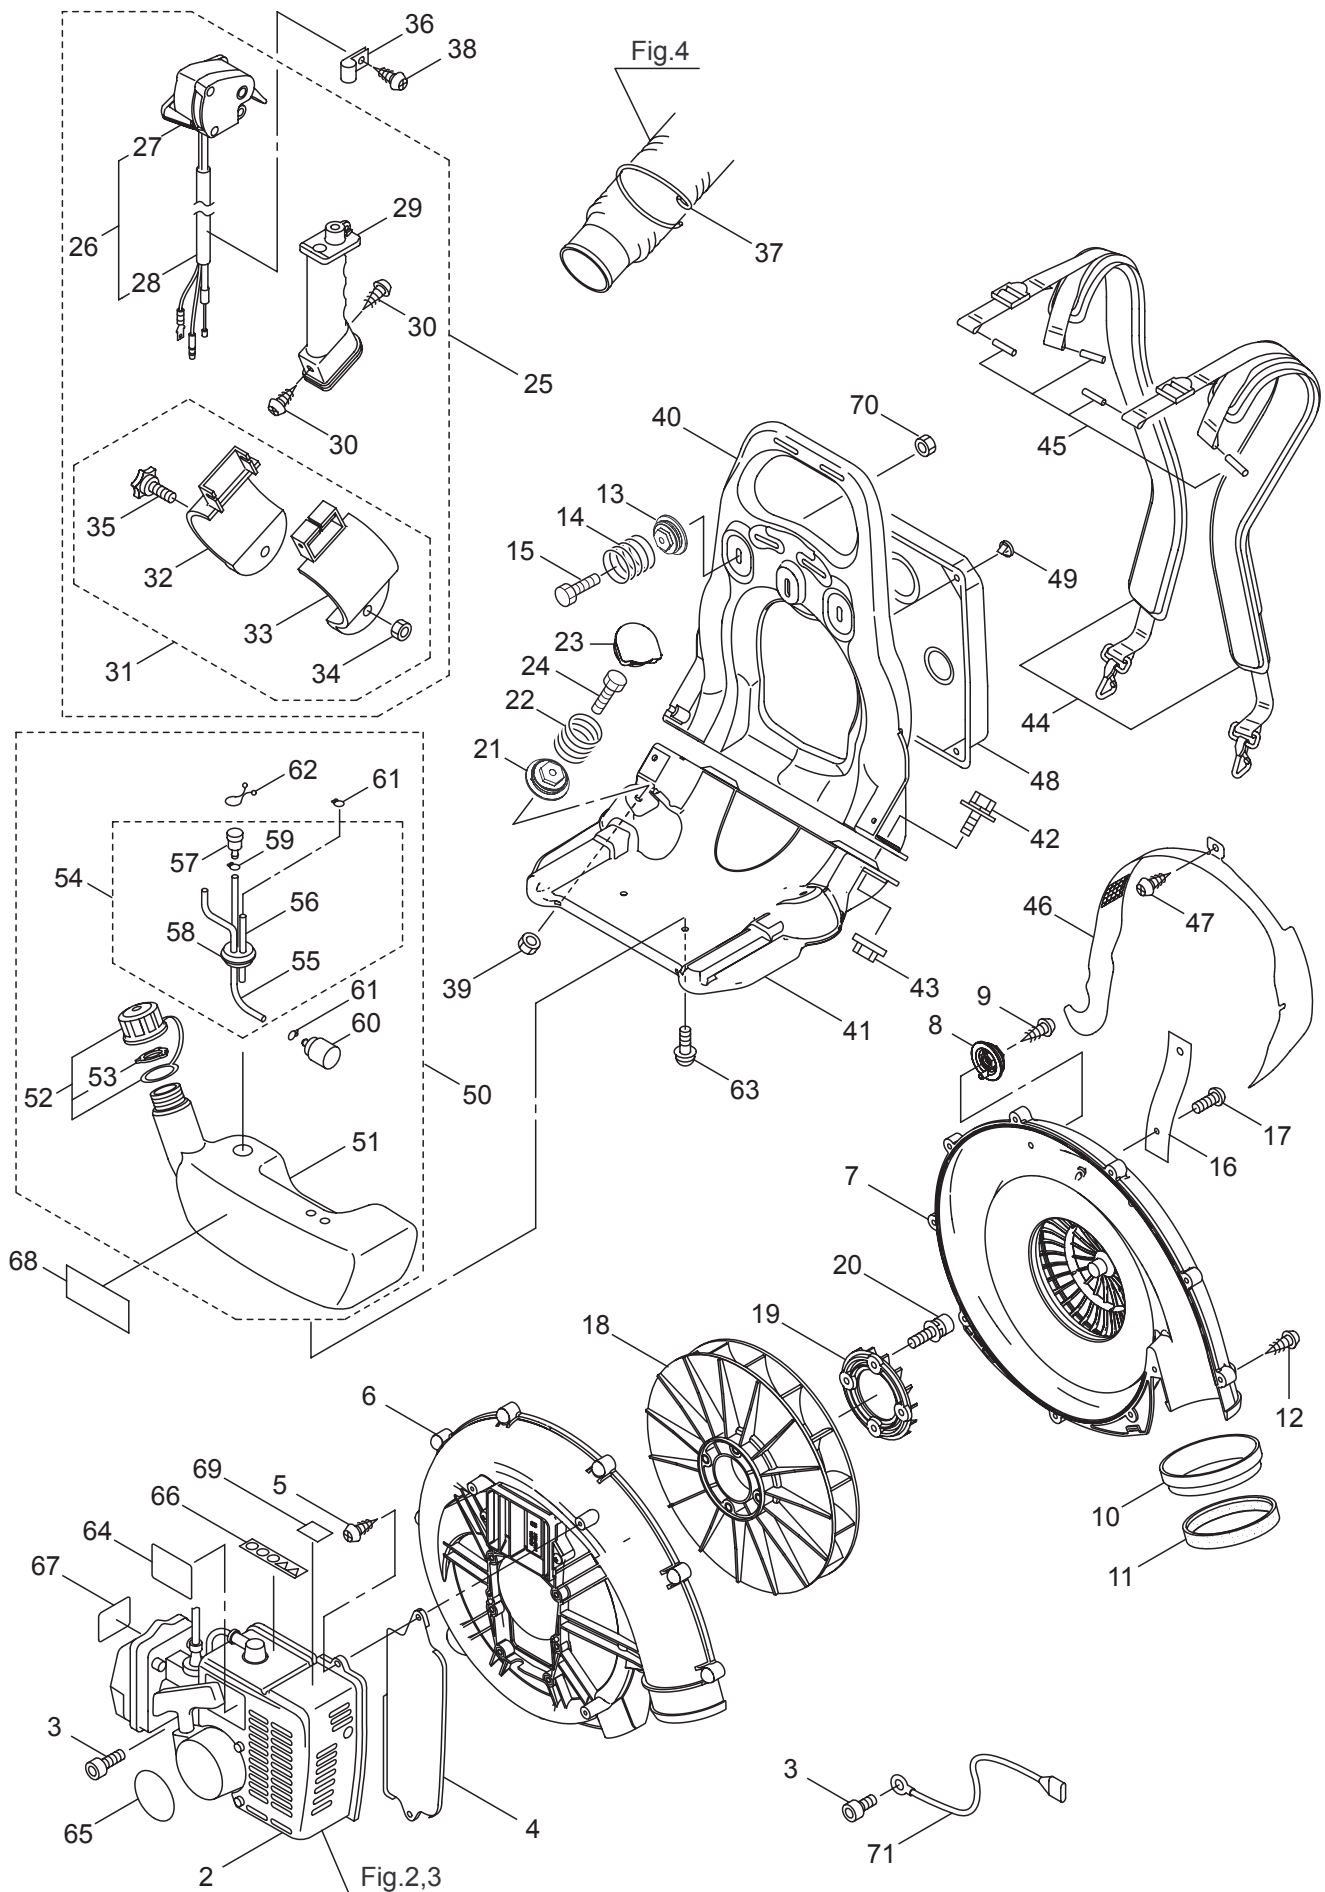

PARTS LIST

BL85

CONTENTS

1. FRAME & BLOWER	1 ~ 4
2. ENGINE (CYLINDER, CRANKCASE)	5 ~ 8
3. ENGINE (CARBURETOR, MUFFLER)	9 ~ 12
4. ACCESSORIES, OPTIONAL PARTS	13 ~ 14

2013. 01.

P/N 523544

1. BL85
FRAME & BLOWER

Ref. No.	Part No.	Part Name	Q'ty	Remarks
1-1	395829	BL85	1	
1-2	128907	Engine	1	TK065D-CG22
1-3	128142	Bolt	6	M6x30
1-4	125404	Gasket	1	
1-5	127295	Screw	3	M5x16(P-type)
1-6	125405	Fan Case (Engine Side)	1	
1-7	131508	Fan Case (Frame Side)	1	
1-8	131512	Plug (A)	2	
1-9	131523	Tapping Screw	2	M5x20
1-10	119160	Collar	1	
1-11	119161	Rubber Band	1	
1-12	129618	Tapping Screw	10	M5x25
1-13	131512	Plug (A)	2	
1-14	131514	Spring	2	
1-15	082105	Bolt	2	M6x25
1-16	131516	Strap	1	
1-17	127238	Screw	1	M6x13
1-18	128908	Fan	1	
1-19	128910	Ring	1	
1-20	128911	Bolt	4	M6x40(W12xT2)
1-21	131512	Plug (A)	2	
1-22	131514	Spring	2	
1-23	131571	Plug (B)	2	
1-24	082105	Bolt	2	M6x25
1-25	125755	Throttle Ass'y	1	Incl.26-35
1-26	125782	Throttle Lever Ass'y	1	Incl.27,28
1-27	125756	Throttle	1	
1-28	125757	Throttle Wire Ass'y	1	
1-29	118811	Grip	1	
1-30	127297	Screw	2	M5x20
1-31	122609	Band	1	Incl.32-35
1-32	122414	Holder, (A)	1	
1-33	122416	Holder, (B)	1	
1-34	127298	Nut	1	M6
1-35	127299	Knob Bolt	1	M6x30
1-36	128924	Clamp	1	
1-37	126049	Clamp	1	
1-38	127300	Screw	1	M5x18
1-39	127228	Nut	2	M6
1-40	130766	Backpack Frame A	1	
1-41	125429	Backpack Frame B	1	
1-42	127301	Bolt	4	M6x20(SM)
1-43	127228	Nut	4	M6
1-44	130036	Shoulder Strap Ass'y	1	
1-45	125717	Pin	4	