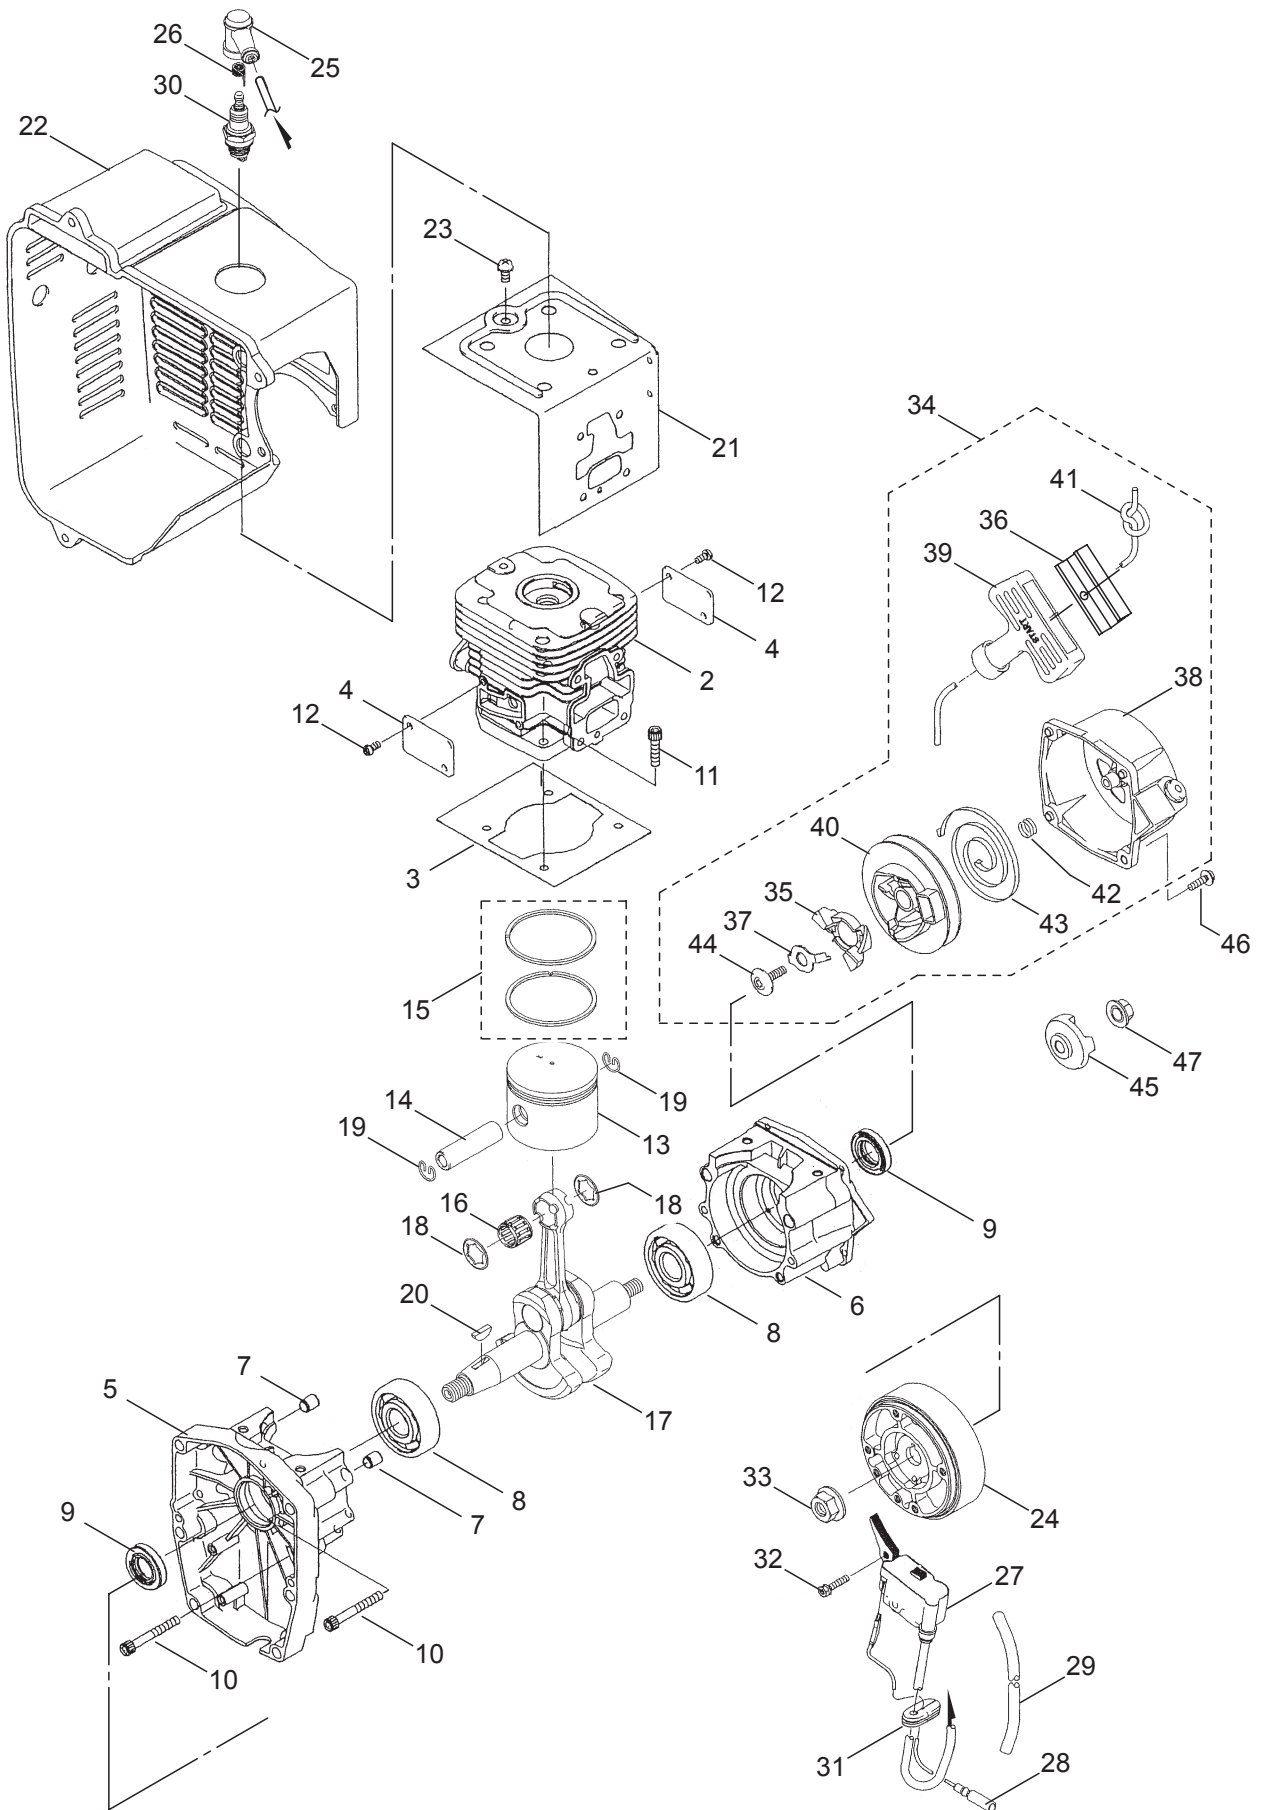

2. BL85 ENGINE CYLINDER, CRANKCASE

Ref. No.	Part No.	Part Name	Q'ty	Remarks
2-46	624845	Screw	4	M4x16
2-47	649381	Nut	1