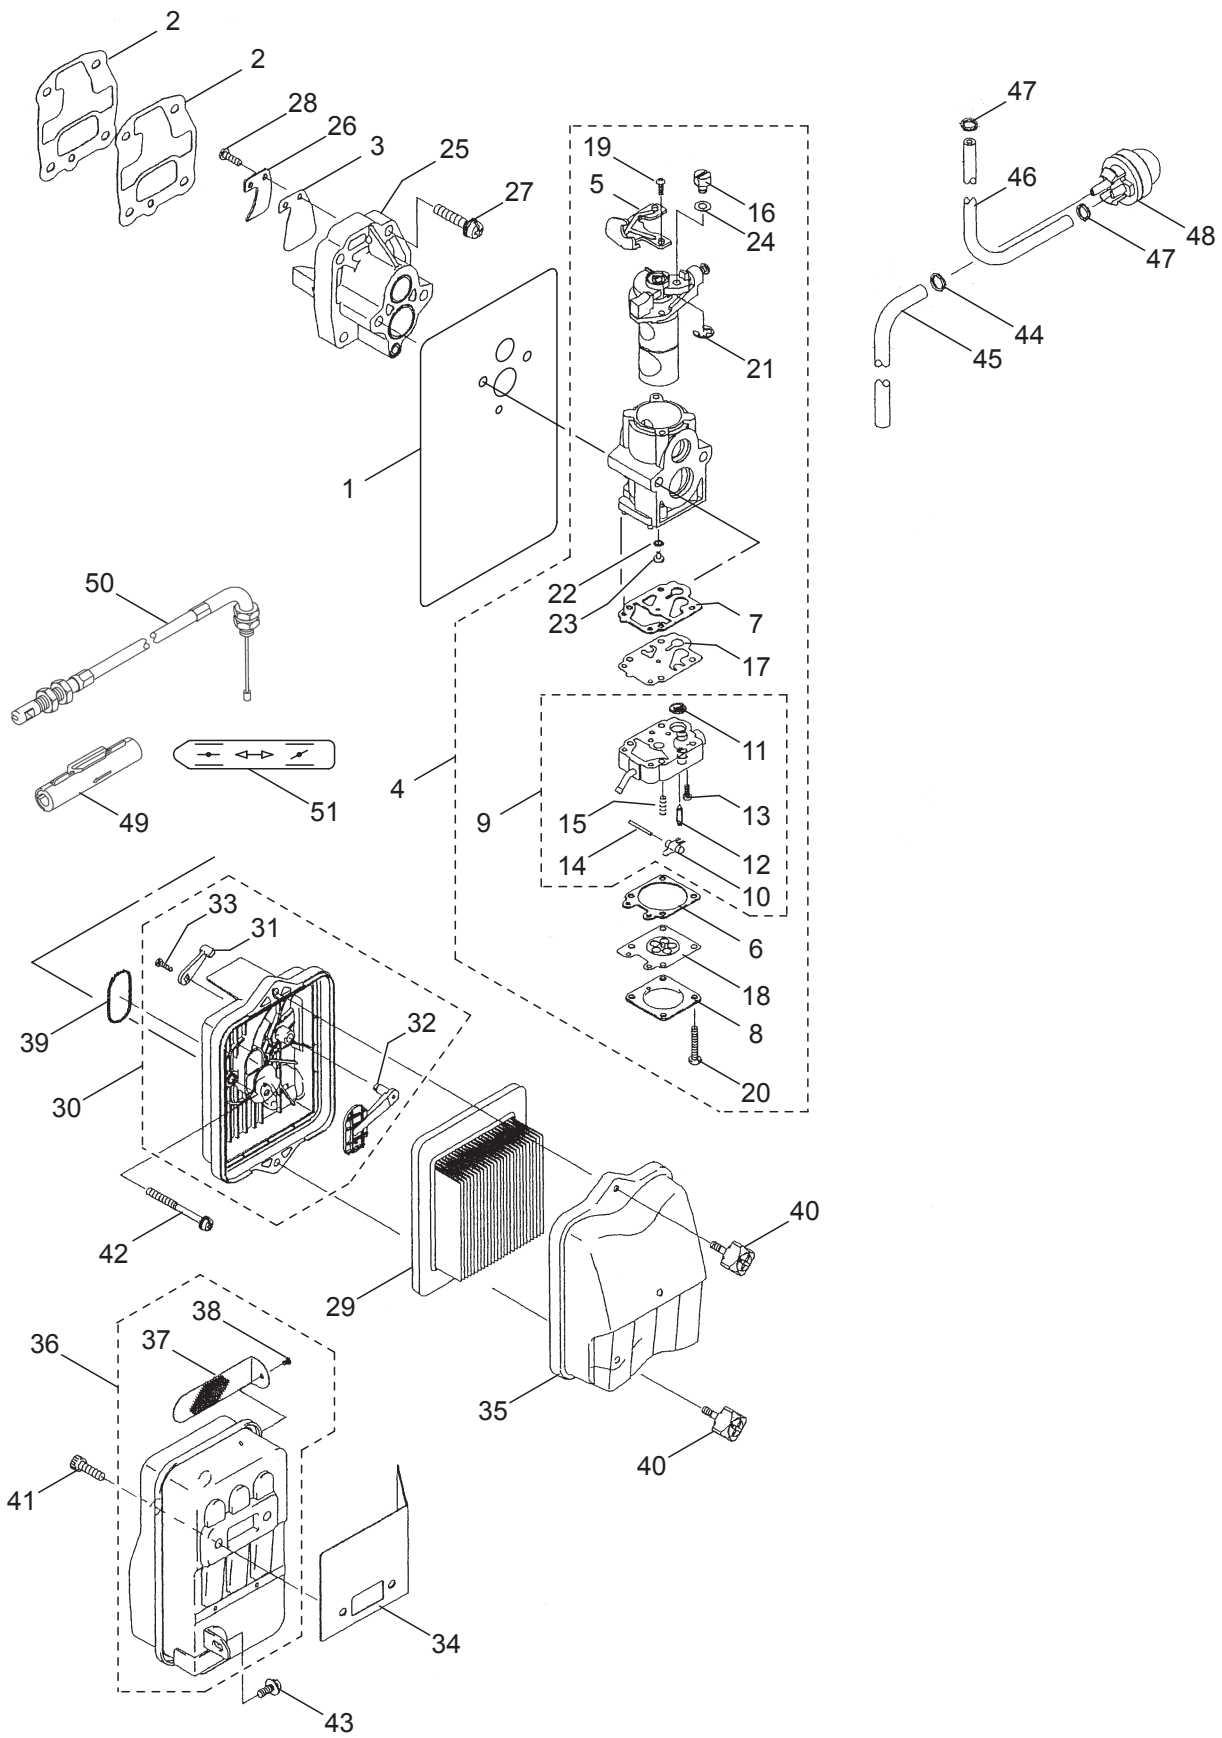

3. BL85 ENGINE CARBURETOR, MUFFLER

Ref. No.	Part No.	Part Name	Q'ty	Remarks
3-1	412446	Gasket	1	
3-2	400925	Gasket	2	
3-3	649342	Reed Valve	1	
3-4	649344	Carburetor Ass'y	1	Incl.5-24
3-5	649338	Bracket	1	
3-6	649339	Gasket	1	
3-7	634350	Gasket	1	
3-8	649343	Cover	1	
3-9	649346	Body	1	Incl.10-15
3-10	624429	Lever	1	
3-11	624430	Filter	1	
3-12	624431	Float Valve	1	
3-13	624432	Screw	1	
3-14	624433	Pin	1	
3-15	624434	Spring	1	
3-16	598415	Arm	1	
3-17	577185	Diaphragm	1	
3-18	634357	Diaphragm	1	
3-19	577179	Screw	2	
3-20	649348	Screw	4	
3-21	577175	Snap Ring	1	
3-22	577182	O-Ring	1	
3-23	649349	Main Jet	1	#55.5
3-24	624532	Washer	1	
3-25	400926	Insulator	1	
3-26	649347	Stopper	1	
3-27	577361	Screw	4	M5x25
3-28	649350	Screw	1	M3x12
3-29	649351	Element Ass'y	1	
3-30	414447	Air Filter Case Ass'y	1	Incl.31-33
3-31	649355	Lever	1	
3-32	649356	Valve	1	
3-33	649358	Screw	1	M3x10
3-34	649353	Gasket	1	
3-35	649354	Cap	1	
3-36	649357	Muffler Ass'y	1	Incl.37,38
3-37	400927	Spark Arrester	1	
3-38	400918	Screw	1	
3-39	649359	O-Ring	1	
3-40	649360	Bolt	2	M5x18
3-41	414450	Bolt-Socket	2	6x20
3-42	414451	Screw	2	5x55
3-43	414452	Screw	1	5x14
3-44	649366	Clamp	1	
3-45	649367	Tube	1	3x6x145