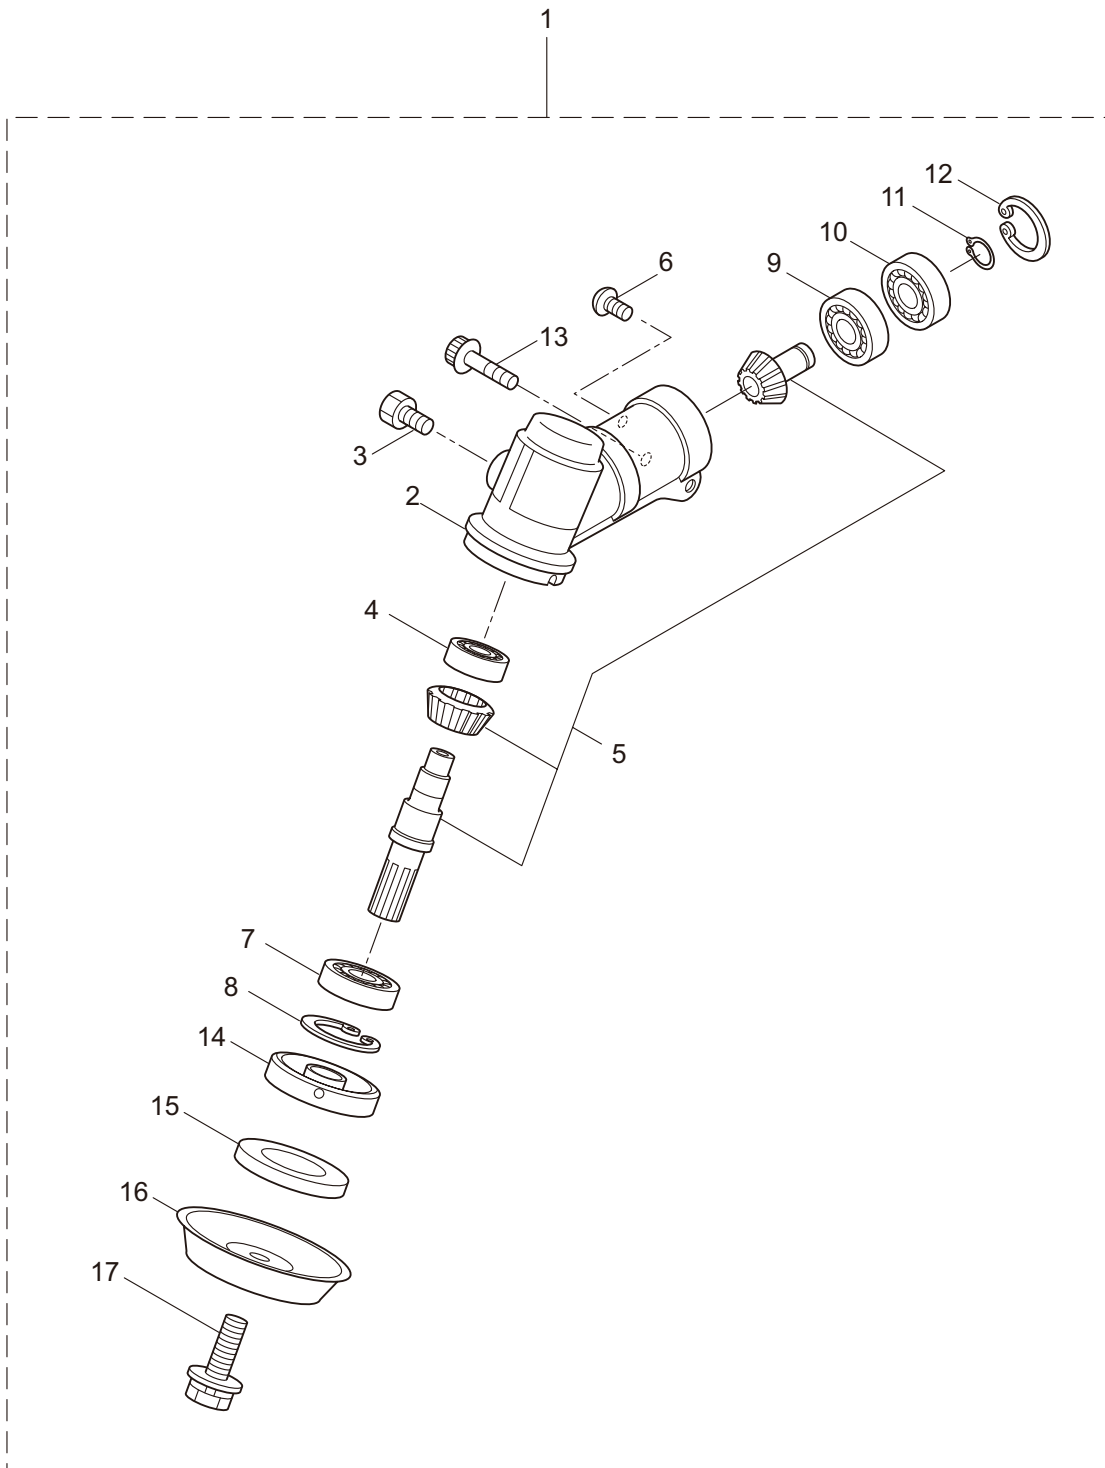

PARTS LIST

BC2621RS

CONTENTS

1. MAIN BODY	1 ~ 2
2. GEARCASE	3 ~ 4
3. ENGINE	5 ~ 8
4. CARBURETOR, FUEL TANK	9 ~ 12
5. ACCESSORIES	13 ~ 14

2013. 12.

P/N 523204-1

1. BC2621RS
MAIN BODY

Ref. No.	Part No.	Part Name	Q'ty	Remarks
1-1	363862	BC2621RS	1	
1-2	261250	Cap Screw	4	M5x20
1-3	215512	Clutch Case Ass'y	1	Incl.4-10
1-4	214592	Bearing Case	1	
1-5	214161	Bearing	2	#6000ZZ
1-6	054676	Snap Ring	1	#26
1-7	214162	Buffer	1	
1-8	214163	Washer	1	
1-9	092033	Screw	4	M5x15
1-10	214593	Driveshaft Tube Adapter	1	
1-11	261246	Cap Screw	1	M5x25
1-12	054677	Clutch Drum	1	
1-13	219268	Driveshaft Ass'y	1	
1-14	224122	Driveshaft Tube	1	
1-15	231017	Throttle Trigger	1	
1-16	215533	Hanging Bracket Ass'y	1	Incl.17
1-17	261762	Cap Screw	1	M5x14
1-18	232788	Label	1	BC2621RS
1-19	223188	Label	1	
1-20	231264	Label	1	111dBA
1-21	220533	Hanging Strap Ass'y	1	Incl.22
1-22	231657	Hook	1	
1-23	231955	Loop Handle Ass'y	1	Incl.24-26
1-24	225699	Loop Handle	1	
1-25	081027	Nut	4	M5
1-26	215608	Cap Screw	4	M5x30x16
1-27	232086	Safety Cover Ass'y	1	Incl.28-34
1-28	231252	Safety Cover Ass'y	1	Incl.29,30
1-29	227819	Bracket	1	
1-30	221580	Screw	1	4x8
1-31	232087	Bracket Ass'y	1	Incl.32-34
1-32	227822	Bracket	1	
1-33	220632	Cap Screw	2	M6x30
1-34	231704	Washer	2	6x13xt1.0
1-35	231882	String Cutter Ass'y	1	Incl.36-38
1-36	230747	String Cutter	1	
1-37	261250	Cap Screw	1	M5x20
1-38	228325	Nut	1	
1-39	230748	Cover Extention	1	

2. BC2621RS
GEARCASE

Ref. No.	Part No.	Part Name	Q'ty	Remarks
2-1	231880	Gearcase Ass'y	1	Incl.2-17
2-2	225960	Gearcase	1	
2-3	234109	Bolt	1	M8x8
2-4	227990	Bearing	1	#608
2-5	228416	Gear Set	1	
2-6	219087	Cap Screw	1	M5x10
2-7	227991	Bearing	1	#6001DDU
2-8	055185	Snap Ring	1	#28
2-9	227992	Bearing	1	#609
2-10	227993	Bearing	1	#609Z
2-11	228477	Snap Ring	1	#9
2-12	140270	Snap Ring	1	#24
2-13	261246	Cap Screw	1	M5x25
2-14	212986	Boss Adapter	1	
2-15	140275	Clamping Washer	1	
2-16	215547	Stabilizer	1	
2-17	215610	Bolt	1	M8x22,Counterclockwise