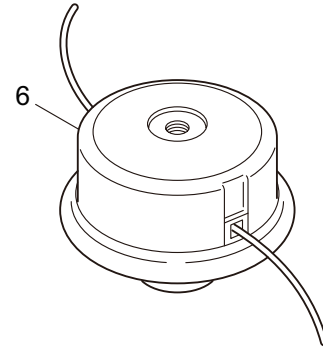

5. BC2621RS
ACCESSORIES

Ref. No.	Part No.	Part Name	Q'ty	Remarks
5-1	210418	Box Spanner	1	13x19x(+)
5-2	022865	Double-ended Wrench	1	8x10
5-3	210181	Lever Handle	1	3.5x170L
5-4	220534	Blade Cover	1	
5-5	210179	Mowing Blade	1	230x4
5-6	232226	Semi-Auto Head (L)	1	
5-7	232733	Instruction Manual	1	<GB>
5-8	232791	Instruction Manual	1	<IT>
5-9	523204	Parts List	1	BC2621RS
5-10	219432	Wrench	1	4mm
5-11	219433	Wrench	1	5mm
5-12	234954	Colgate Tube	1	60L
5-13	234955	Band	1	3.4x145L