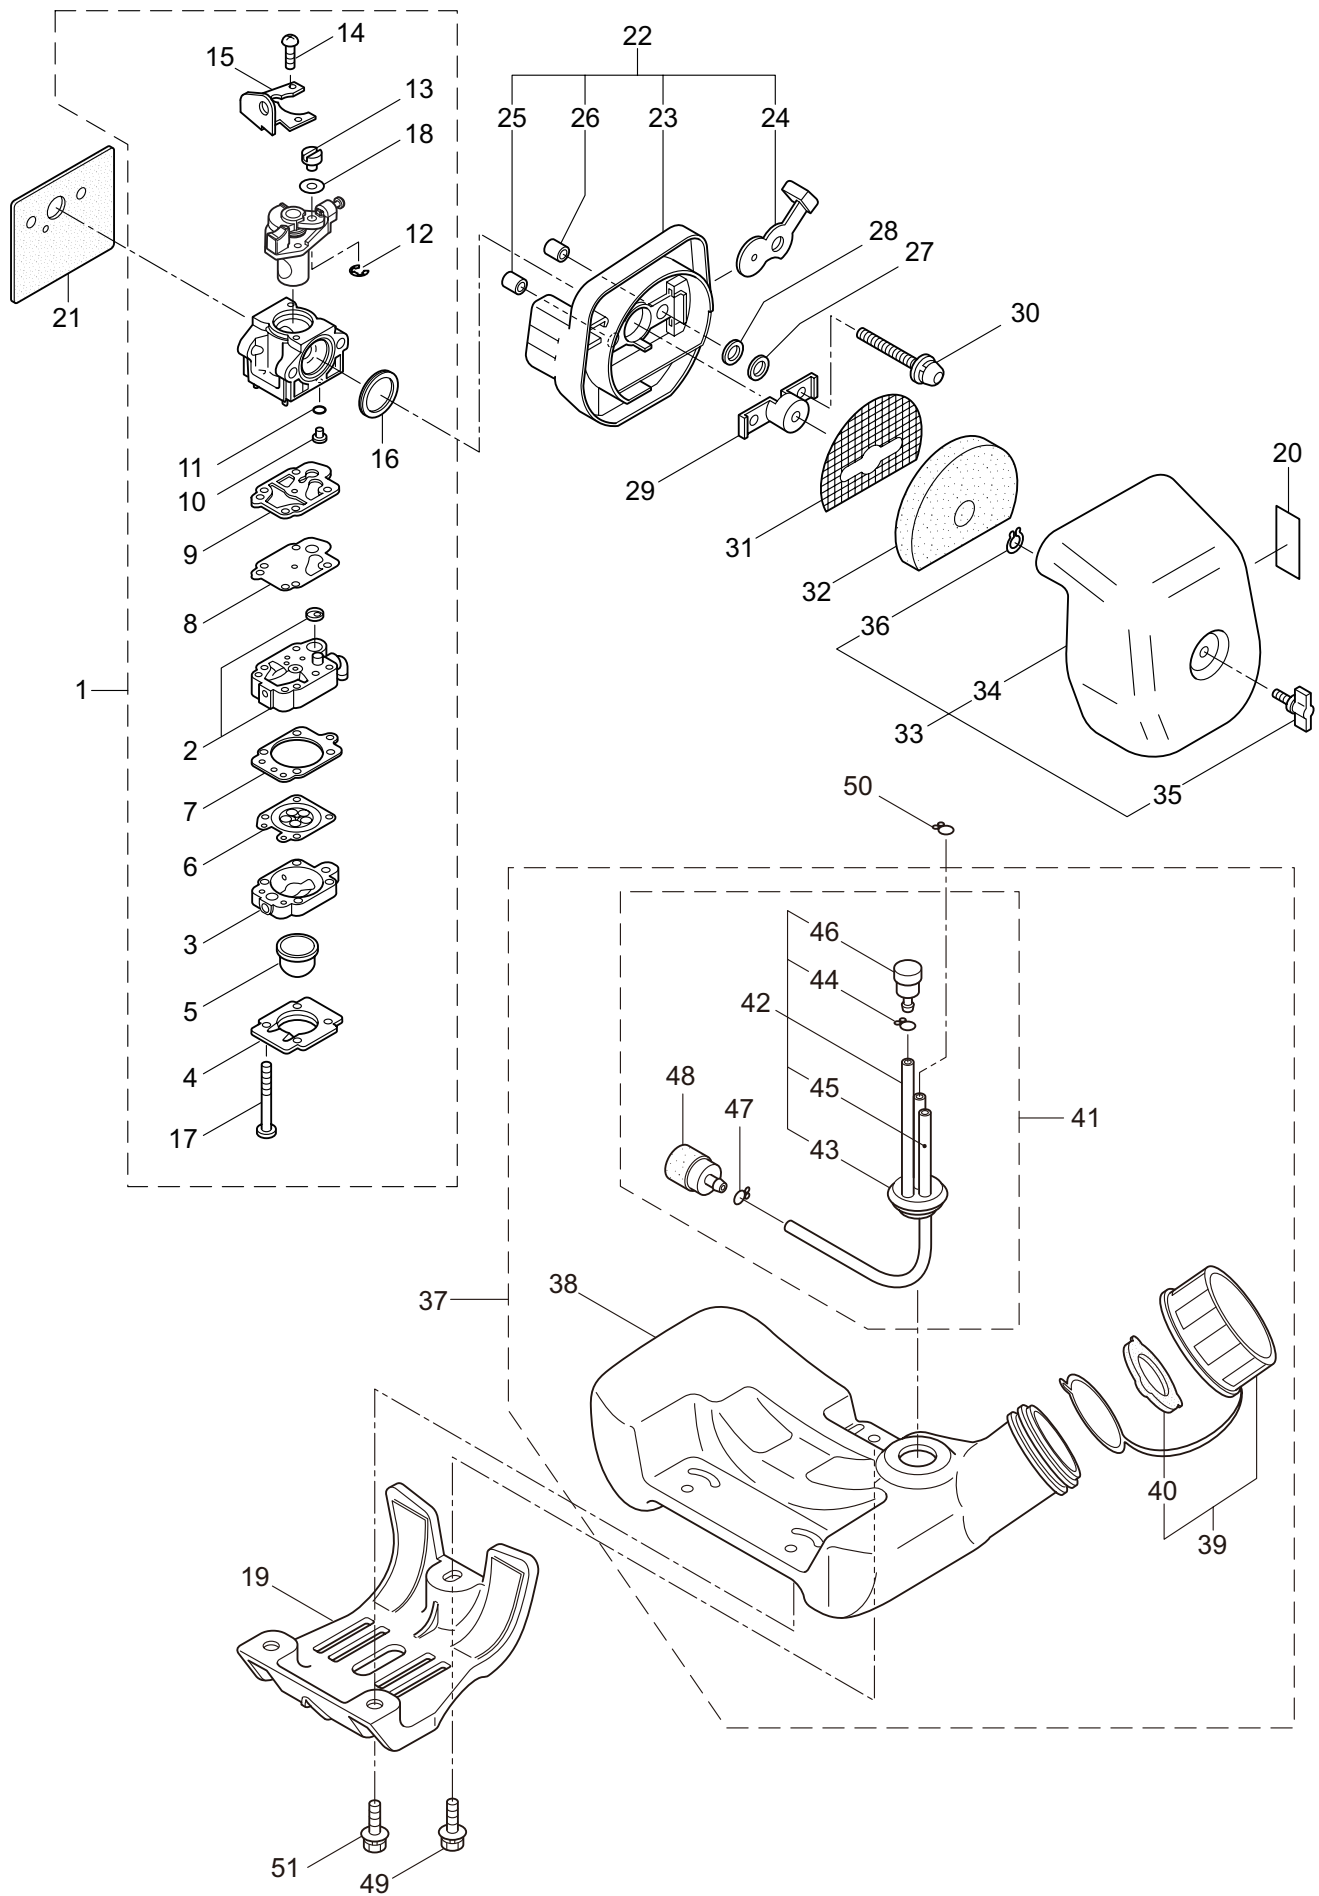

4. BC2621RS
CARBURETOR, FUEL TANK

Ref. No.	Part No.	Part Name	Q'ty	Remarks
4-46	261590	Breather	1	
4-47	261117	Clip	1	
4-48	264653	Filter Ass'y	1	
4-49	281715	Cap Screw	1	M5x20
4-50	261117	Clip	1	
4-51	281714	Cap Screw	2	M5x20