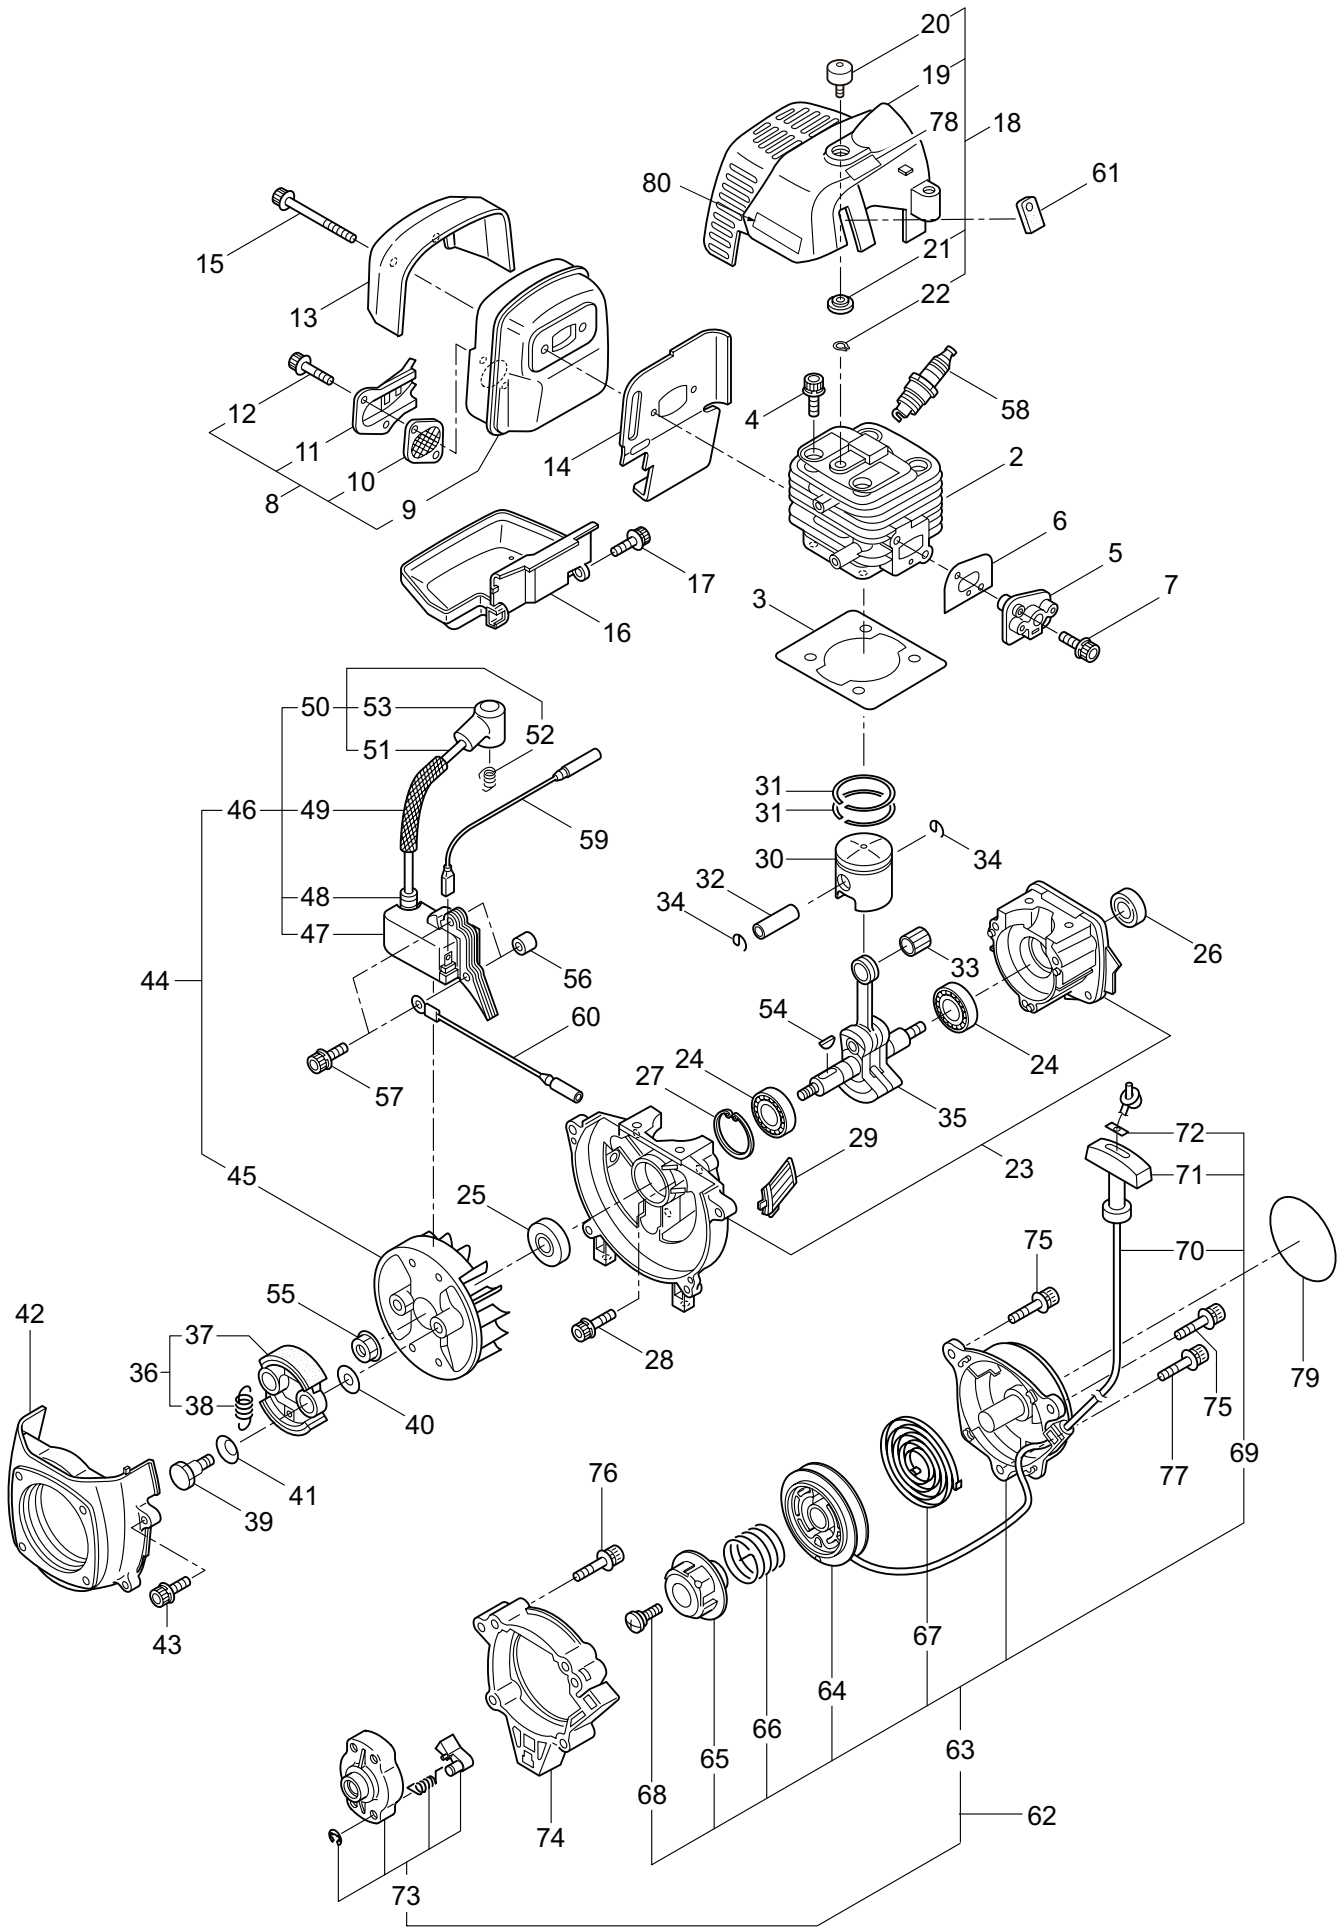

3. BC2621RS ENGINE

Ref. No.	Part No.	Part Name	Q'ty	Remarks
3-1	858928	Engine	1	CE260/12
3-2	283734	Cylinder	1	
3-3	283783	Gasket	1	
3-4	261250	Cap Screw	4	M5x20
3-5	269144	Insulator	1	New gasket required
3-6	267049	Gasket	1	
3-7	265924	Cap Screw	2	M5x25
3-8	282208	Muffler Ass'y	1	Incl.9-12
3-9	282209	Muffler Comp.	1	
3-10	267056	Spark Arrester	1	
3-11	268171	Muffler Tail	1	
3-12	265107	Cap Screw	2	M4x10
3-13	284071	Holder	1	
3-14	283940	Gasket	1	
3-15	266402	Cap Screw	2	M5x55
3-16	281435	Under Cover	1	
3-17	267191	Cap Screw	1	M5x16
3-18	286707	Top Cover Ass'y	1	Incl.19-22
3-19	281434	Top Cover	1	
3-20	286300	Knob	1	
3-21	261020	Spacer	1	
3-22	261734	Snap Ring	1	#5
3-23	289582	Crankcase	1	
3-24	280488	Bearing	2	PPL 6001
3-25	261492	Oil Seal	1	ISCD12287
3-26	261386	Oil Seal	1	ISCD12227
3-27	055185	Snap Ring	1	#28
3-28	261612	Cap Screw	3	M5x30
3-29	281442	Screen	1	
3-30	268247	Piston	1	
3-31	261496	Piston Ring	2	(2)Required
3-32	261497	Piston Pin	1	
3-33	261037	Bearing,Needle	1	KBK8x11x11.8x1
3-34	261576	Clip,Piston	2	
3-35	265197	Crankshaft/Conn.Rod Ass'y	1	
3-36	267327	Clutch Ass'y	1	Incl.37,38
3-37	267342	Clutch Shoe	2	(2)required
3-38	267345	Spring,Clutch	1	
3-39	264505	Bolt	2	
3-40	261189	Washer	2	6x16.5xt1.2
3-41	261777	Wave Washer	2	
3-42	281433	Fan Cover	1	
3-43	261250	Cap Screw	4	M5x20
3-44	283729	Magneto Ass'y	1	Incl.45-53
3-45	268253	Rotor/Fan	1