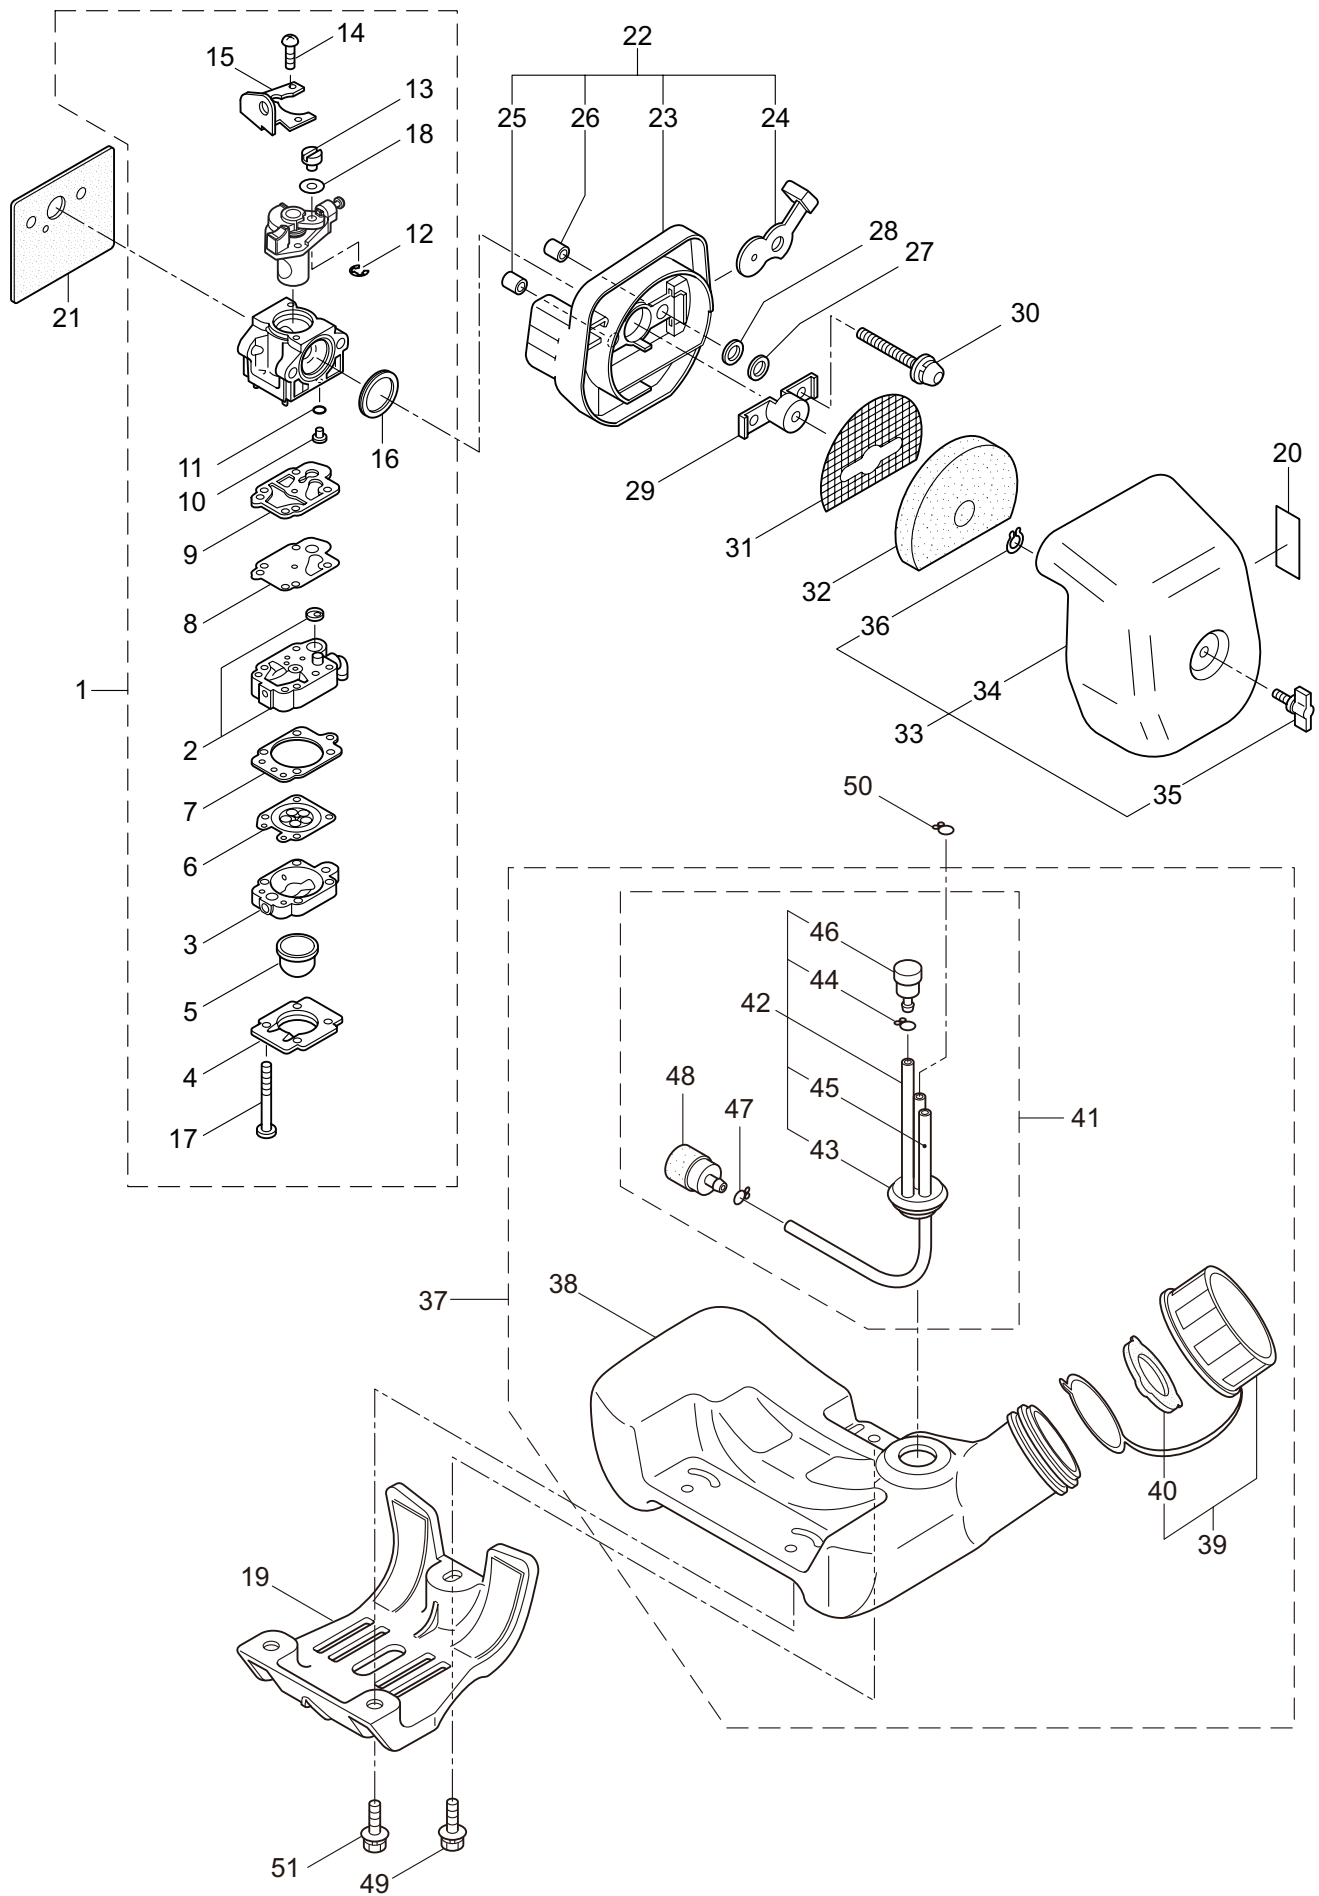

4. BC2621RS
CARBURETOR, FUEL TANK

Ref. No.	Part No.	Part Name	Q'ty	Remarks
4-1	286259	Carburetor Ass'y	1	Incl.2-18 New gasket required
4-2	264155	Pump Body	1	
4-3	262991	Purge Body	1	
4-4	262992	Cover Plate	1	
4-5	261874	Primer Bulb	1	
4-6	283905	Diaphragm, Meterring	1	
4-7	262993	Gasket	1	
4-8	262994	Diaphragm,Fuel Pump	1	
4-9	282576	Gasket	1	
4-10	281487	Main Jet	1	#37
4-11	261871	O-Ring	1	
4-12	261876	E-Ring	1	
4-13	261658	Swivel	1	
4-14	261875	Screw	2	
4-15	264677	Bracket	1	
4-16	261657	Packing	1	
4-17	262996	Screw	4	
4-18	264678	Washer	1	
4-19	281441	Stand	1	
4-20	261352	Label	1	Choke
4-21	269762	Gasket	1	
4-22	268055	Air Filter Case Ass'y	1	Incl.23-26
4-23	268056	Air Filter Case	1	
4-24	268057	Valve	1	
4-25	268157	Sleeve	1	5.5x7.1x6L
4-26	268412	Sleeve	1	5.5x7.1x6.6L
4-27	263345	Packing	1	7.2x11xt1.3
4-28	263942	Washer	1	7.2x12xt0.15
4-29	263815	Stay	1	
4-30	264016	Cap Screw	2	M5x60
4-31	265026	Screen	1	
4-32	265027	Foam Element	1	
4-33	268058	Air Filter Cover Ass'y	1	Incl.34-36
4-34	268059	Air Filter Cover	1	
4-35	281438	Knob	1	
4-36	261734	Snap Ring	1	#5
4-37	284954	Fuel Tank Ass'y	1	Incl.38-48
4-38	281439	Fuel Tank	1	
4-39	281564	Fuel Tank Cap Ass'y	1	Incl.40
4-40	269377	Gasket	1	
4-41	282538	Fuel Pipe Pick-up Ass'y	1	Incl.42-48
4-42	282539	Fuel Pipe Ass'y	1	Incl.43-46
4-43	268065	Grommet	1	
4-44	261117	Clip	1	
4-45	261690	Fuel Pipe	1	160L