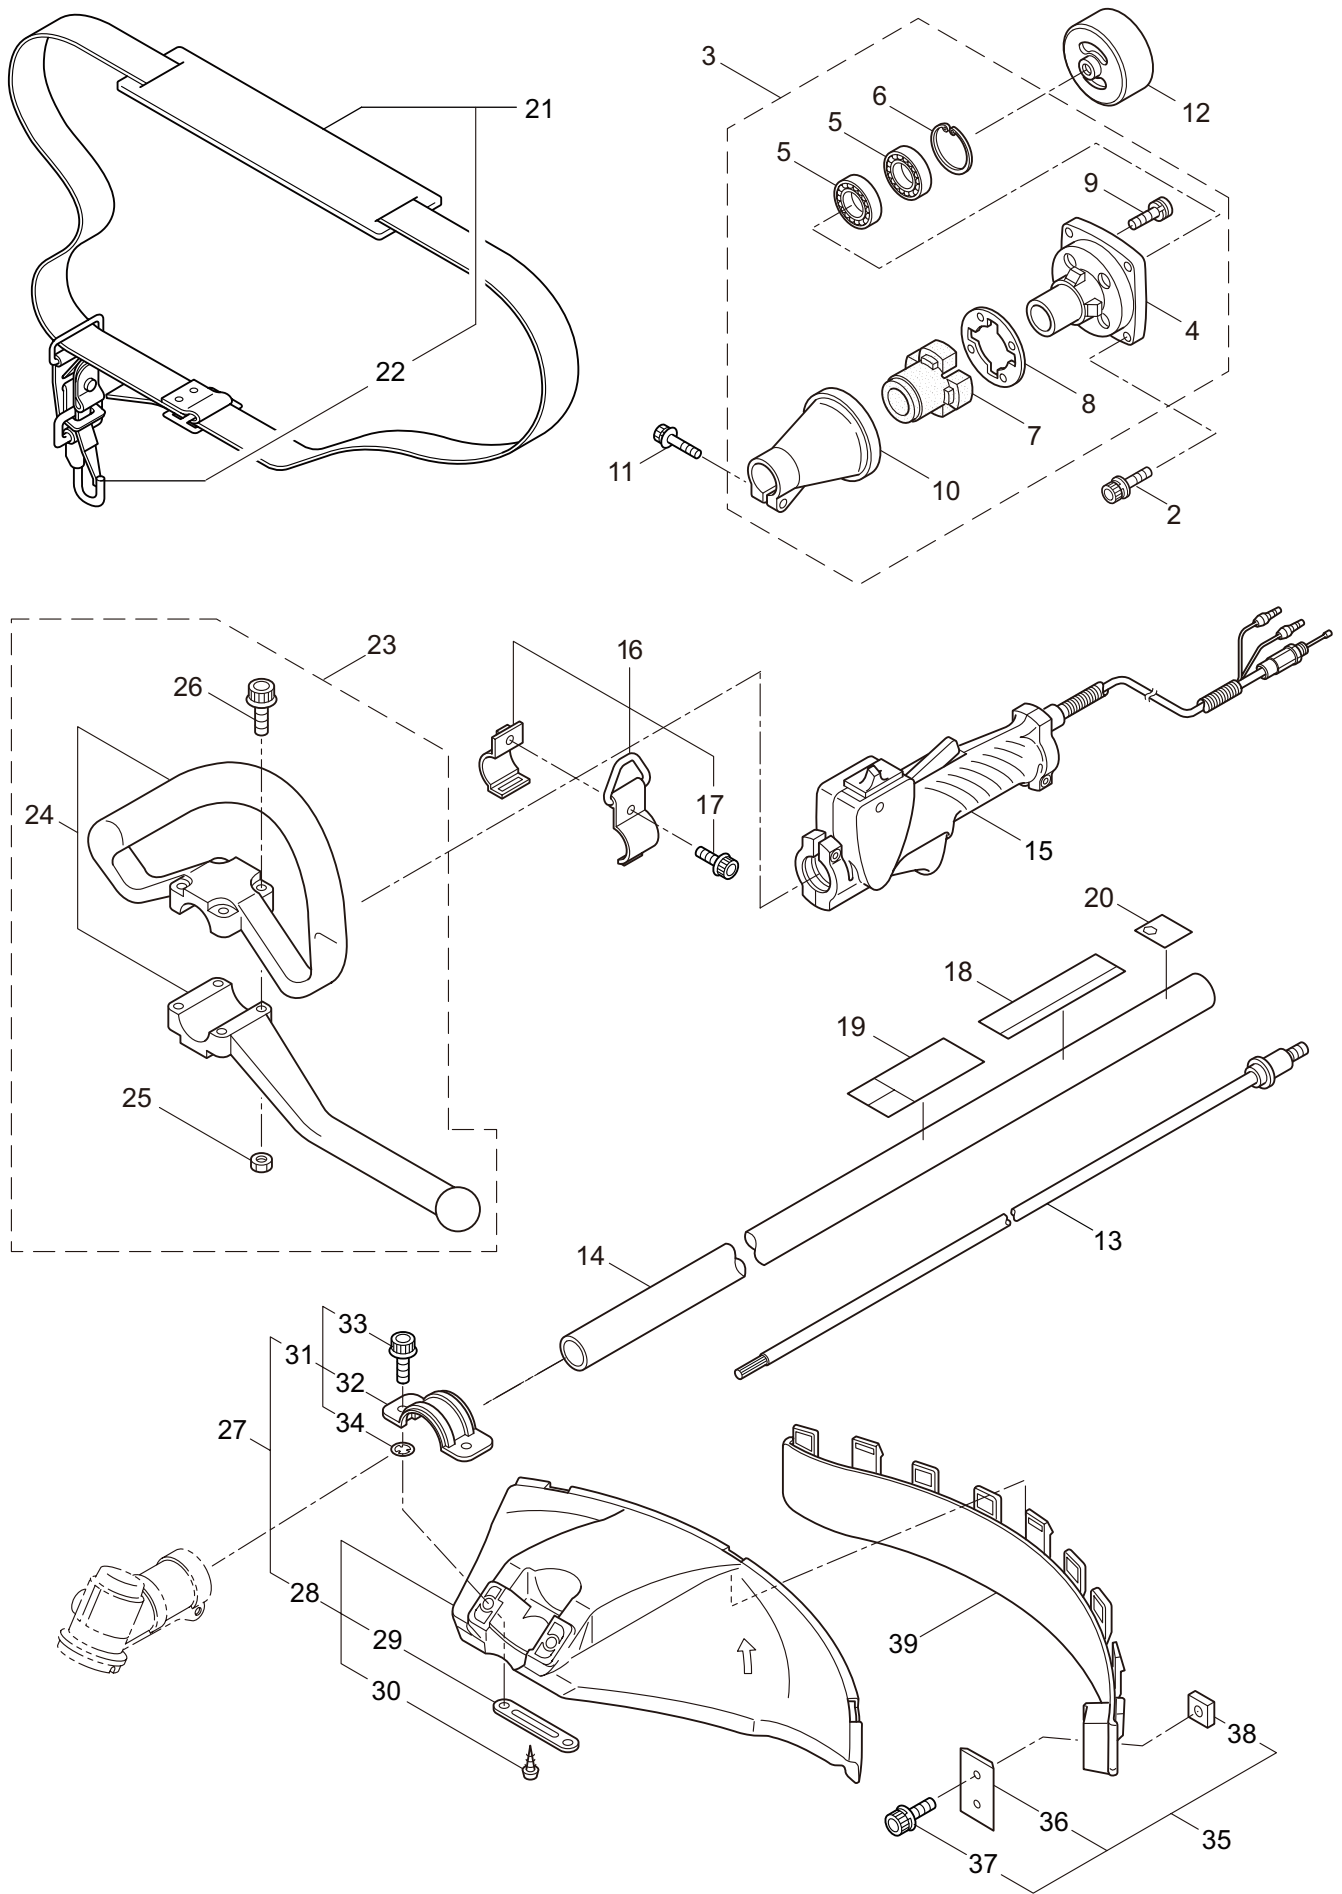

PARTS LIST

BC2621RS

CONTENTS

1. MAIN BODY	1 ~ 2
2. GEARCASE	3 ~ 4
3. ENGINE	5 ~ 8
4. CARBURETOR, FUEL TANK	9 ~ 12
5. ACCESSORIES	13 ~ 14

2013. 12.

P/N 523204-1

1. BC2621RS
MAIN BODY

Ref. No.	Part No.	Part Name	Q'ty	Remarks
1-1	363862	BC2621RS	1	
1-2	261250	Cap Screw	4	M5x20
1-3	215512	Clutch Case Ass'y	1	Incl.4-10
1-4	214592	Bearing Case	1	
1-5	214161	Bearing	2	#6000ZZ
1-6	054676	Snap Ring	1	#26
1-7	214162	Buffer	1	
1-8	214163	Washer	1	
1-9	092033	Screw	4	M5x15
1-10	214593	Driveshaft Tube Adapter	1	
1-11	261246	Cap Screw	1	M5x25
1-12	054677	Clutch Drum	1	
1-13	219268	Driveshaft Ass'y	1	
1-14	224122	Driveshaft Tube	1	
1-15	231017	Throttle Trigger	1	
1-16	215533	Hanging Bracket Ass'y	1	Incl.17
1-17	261762	Cap Screw	1	M5x14
1-18	232788	Label	1	BC2621RS
1-19	223188	Label	1	
1-20	231264	Label	1	111dBA
1-21	220533	Hanging Strap Ass'y	1	Incl.22
1-22	231657	Hook	1	
1-23	231955	Loop Handle Ass'y	1	Incl.24-26
1-24	225699	Loop Handle	1	
1-25	081027	Nut	4	M5
1-26	215608	Cap Screw	4	M5x30x16
1-27	232086	Safety Cover Ass'y	1	Incl.28-34
1-28	231252	Safety Cover Ass'y	1	Incl.29,30
1-29	227819	Bracket	1	
1-30	221580	Screw	1	4x8
1-31	232087	Bracket Ass'y	1	Incl.32-34
1-32	227822	Bracket	1	
1-33	220632	Cap Screw	2	M6x30
1-34	231704	Washer	2	6x13xt1.0
1-35	231882	String Cutter Ass'y	1	Incl.36-38
1-36	230747	String Cutter	1	
1-37	261250	Cap Screw	1	M5x20
1-38	228325	Nut	1	
1-39	230748	Cover Extention	1	

2. BC2621RS
GEARCASE

Ref. No.	Part No.	Part Name	Q'ty	Remarks
2-1	231880	Gearcase Ass'y	1	Incl.2-17
2-2	225960	Gearcase	1	
2-3	234109	Bolt	1	M8x8
2-4	227990	Bearing	1	#608
2-5	228416	Gear Set	1	
2-6	219087	Cap Screw	1	M5x10
2-7	227991	Bearing	1	#6001DDU
2-8	055185	Snap Ring	1	#28
2-9	227992	Bearing	1	#609
2-10	227993	Bearing	1	#609Z
2-11	228477	Snap Ring	1	#9
2-12	140270	Snap Ring	1	#24
2-13	261246	Cap Screw	1	M5x25
2-14	212986	Boss Adapter	1	
2-15	140275	Clamping Washer	1	
2-16	215547	Stabilizer	1	
2-17	215610	Bolt	1	M8x22,Counterclockwise